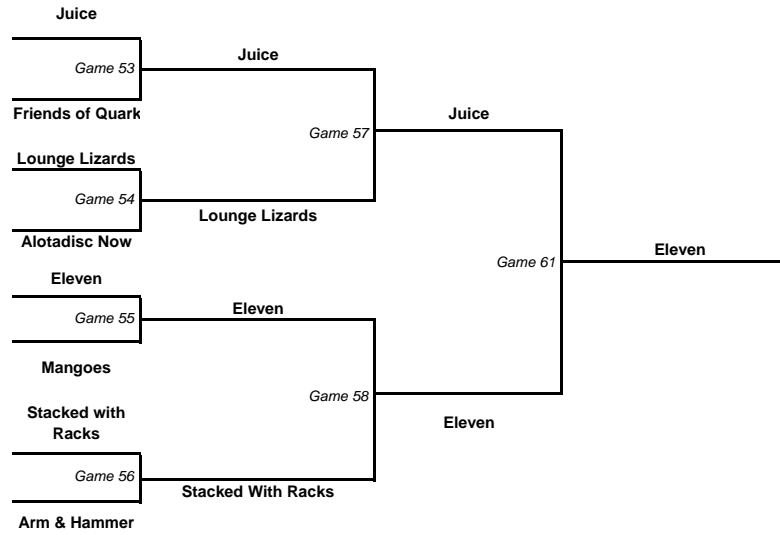

Tuesday Intermediate 1

Final Rank	Tuesday Int 1 Teams
2	Juice
1	Eleven
3	Stacked with Racks
4	Lounge Lizards
8	Alotadisc Now
7	Arm & Hammer
5	Mangoes
6	Friends of Quark

Time	Field Hockey 4	Score	Spirit
8:15	Juice	15	
to	vs.	Game 53	
9:40	Friends of Quark	10	