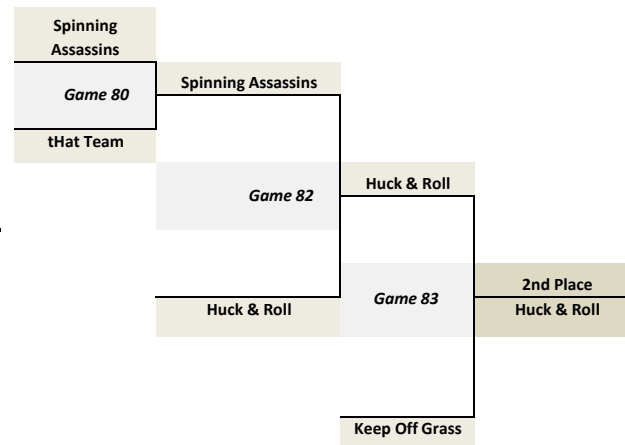

Consolation Bracket 2nd - 3rd Place