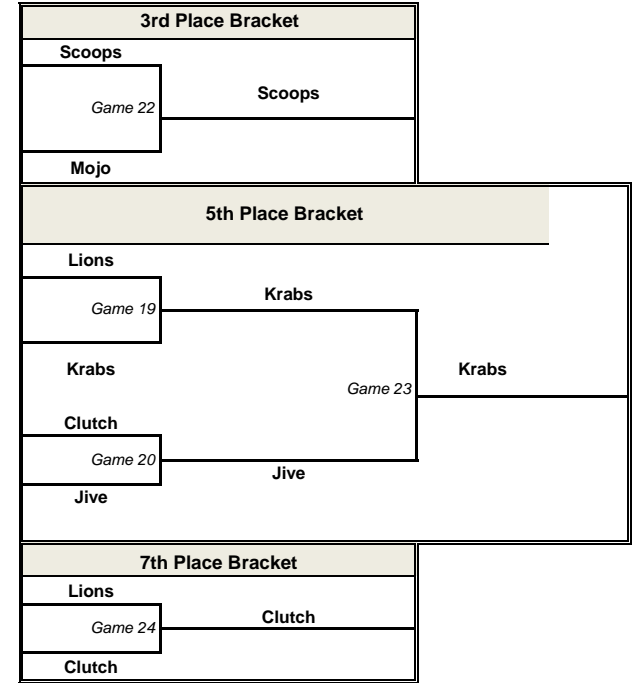

Field Hockey 4	Score	Spirit
Superfreaks	DNS	
vs.	Game 12	
Baby Farm	DNS	

1st / 2nd Place

3rd / 4th Place

5th / 6th Place

7th / 8th Place

DNS = Did Not Submit

Monday Night Intermediate 1

Final Rank	Monday Int 1 Teams
3	Scoops
1	Jonathan
6	Jive
5	The Krabs
2	Piggy Wants the Conch
4	Mojo
7	Clutch
8	Lions, Tigers and Bears

Time	Field Hockey 5	Score	Spirit
14:15	Scoops	15	
to	vs.	Game 13	
15:40	Lions, Tigers and Bears	10	

Field Hockey 6	Score	Spirit
The Krabs	10	
vs.	Game 14	
Piggy Wants the Conch	11	

Soccer 1	Score	Spirit
Jonathan	12	
vs.	Game 15	
Clutch	9	