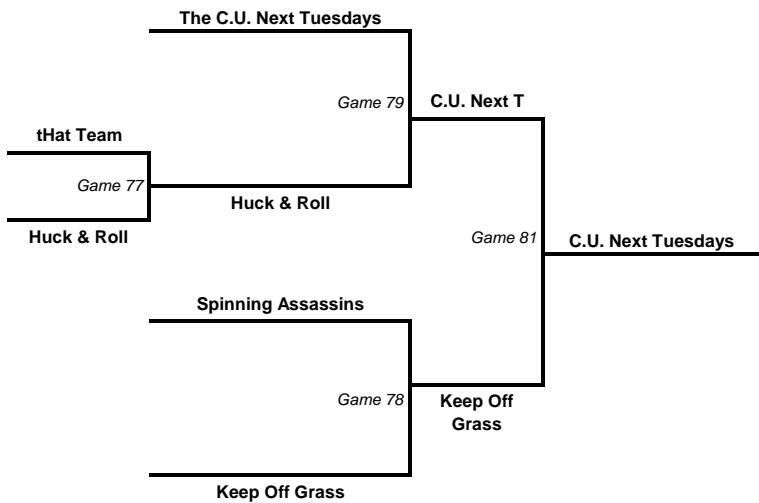

Tuesday Night Recreational Playoffs

Final Rank	Tuesday Rec Teams
1	The C.U. Next Tuesdays
5	Spinning Assassins
3	Keep Off Grass
4	tHat Team
2	Huck & Roll