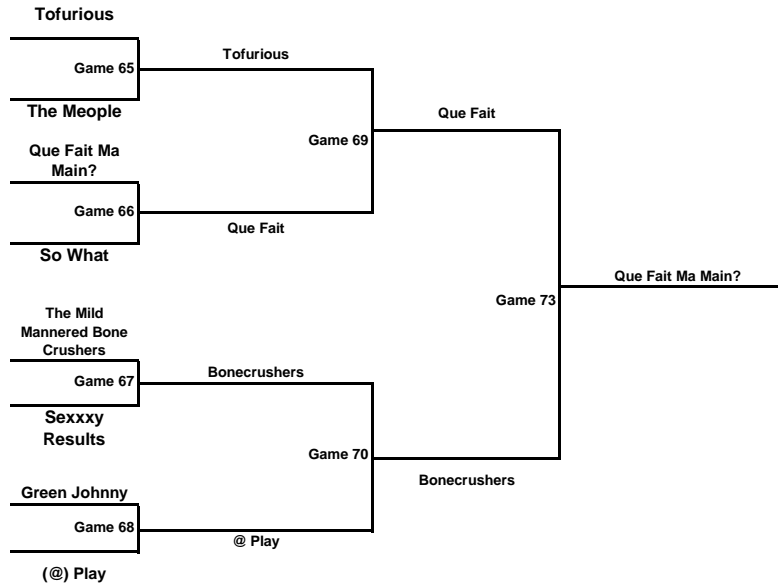

Tuesday Intermediate 2

Final Rank	Tuesday Int 1 Teams
3	Tofurious
2	The Mild Mannered Bone Crushers
5	Green Johnny
1	Que Fait Ma Main?
6	So What
4	(@) Play
8	Sexxy Results
7	The Meople

Time	Rugby1	Score	Spirit
8:15 to 9:40	Tofurious vs. The Meople	15	4
		Game 65	

Rugby2	Score	Spirit
Que Fait Ma Main? vs. So What	15	6
		Game 66

Rugby5	Score	Spirit
The Mild Mannered Bone Crushers vs. Sexxy Results	15	3
		Game 67

Ulti Space 'A'	Score	Spirit
Green Johnny vs. (@) Play	10	11
		Game 68

Time	Soccer 1	Score	Spirit
11:15 to 12:40	Tofurious vs. Que Fait Ma Main	6	15
			Game 69

Soccer 2	Score	Spirit
Bonecrushers vs. (@) play	15	10
		Game 70

Rugby1	Score	Spirit
Meople vs. So What	8	15
		Game 71

Rugby2	Score	Spirit
Sexxy Results vs. Green Johnny	4	15
		Game 72

Time	Soccer 1	Score	Spirit
12:45 to 14:10	Que Fait Ma Main vs. Bonecrushers	15	14
			Game 73

Soccer 2	Score	Spirit
Tofurious vs. (@) Play	14	10
		Game 74

Rugby1	Score	Spirit
So What vs. Green Johnny	8	10
		Game 75

Rugby2	Score	Spirit
Meople vs. Sexxy Results	15	8
		Game 76

1st / 2nd Place

3rd / 4th Place

5th / 6th Place

7th / 8th Place