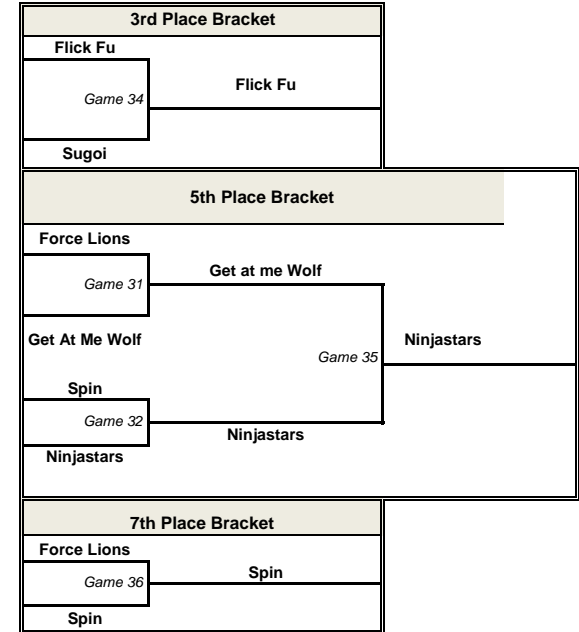

Soccer 2	Score	Spirit
Lions	6	
vs.	Game 24	
Clutch	7	

1st / 2nd Place

3rd / 4th Place

5th / 6th Place

7th / 8th Place

Monday Night Intermediate 2

Final Rank	Monday Int 2 Teams
2	Scrablized
4	Sugoi
5	Ninjastars (Macguffin)
3	Flick Fu
6	Get At Me Wolf
1	The Huckers
7	Spin
8	Force Lions