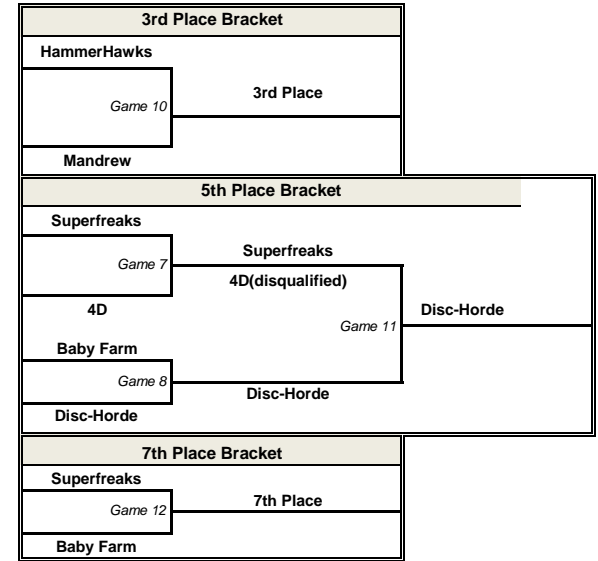

Monday Night Competitive Playoffs - 1st to 8th Place

Final Rank	Monday Competitive Teams
1	Big Hammers
3	Mandrew
2	MONSTER
4	HammerHawks
8	4D
5	Disc-Horde
6	Baby Farm
7	Superfreaks

Time
11:15
to
12:40

Field Hockey 3	Score	Spirit
Big Hammers	15	
vs.	Game 1	
Superfreaks	3	

Field Hockey 4	Score	Spirit
HammerHawks	15	
vs.	Game 2	
4D	7	

Field Hockey 5	Score	Spirit
Mandrew	15	
vs.	Game 3	
Baby Farm	8	

Field Hockey 6	Score	Spirit
MONSTER	11	
vs.	Game 4	
Disc-Horde	6	

Time
14:15
to
15:40

Field Hockey 1	Score	Spirit
Big Hammers	14	
vs.	Game 5	
HammerHawks	12	

Field Hockey 2	Score	Spirit
Mandrew	L	
vs.	Game 6	
MONSTER	W	

Field Hockey 3	Score	Spirit
Superfreaks	8	
vs.	Game 7	
4D	11	

Field Hockey 4	Score	Spirit
Baby Farm	7	
vs.	Game 8	
Disc-Horde	13	

Time
15:45
to
17:10

Field Hockey 1	Score	Spirit
Big Hammers	13	
vs.	Game 9	
MONSTER	9	

Field Hockey 2	Score	Spirit
HammerHawks	DNS	
vs.	Game 10	
Mandrew	DNS	

Field Hockey 3	Score	Spirit
4D (disqualified)	12	
vs.	Game 11	
Disc Horde	8	

Field Hockey 4	Score	Spirit
Superfreaks	DNS	
vs.	Game 12	
Baby Farm	DNS	

1st / 2nd Place

3rd / 4th Place

5th / 6th Place

7th / 8th Place

DNS = Did Not Submit