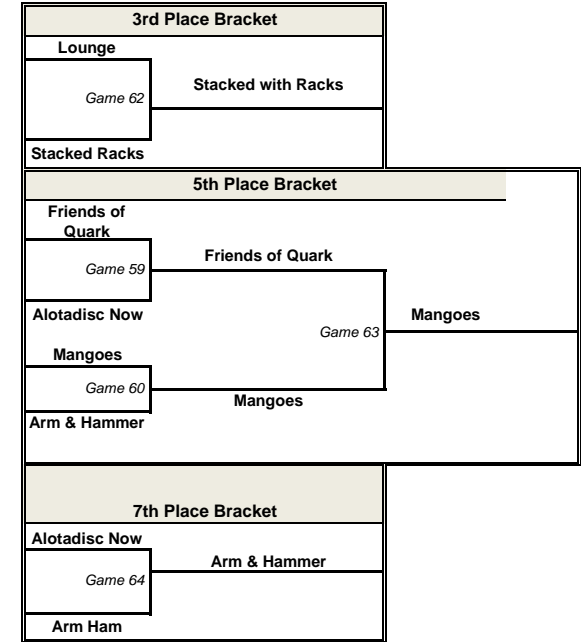

Tuesday Intermediate 1

Final Rank	Tuesday Int 1 Teams
2	Juice
1	Eleven
3	Stacked with Racks
4	Lounge Lizards
8	Alotadisc Now
7	Arm & Hammer
5	Mangoes
6	Friends of Quark

Time	Field Hockey 4	Score	Spirit
8:15	Juice	15	
to	vs.	Game 53	
9:40	Friends of Quark	10	