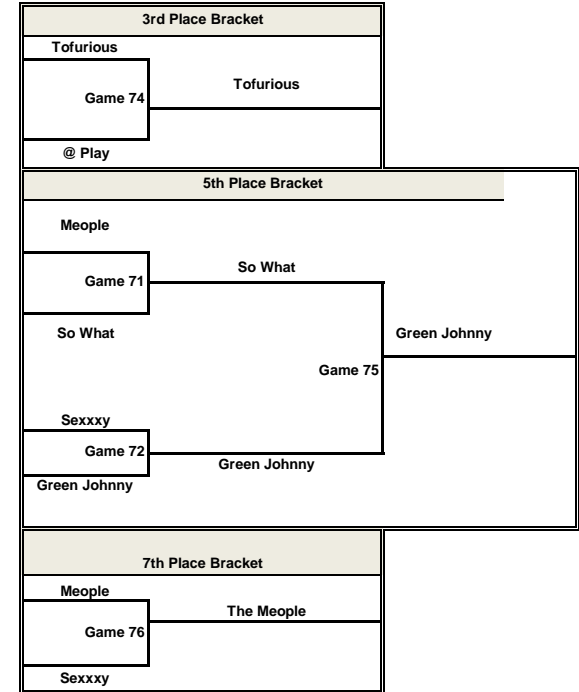

Tuesday Intermediate 2

Final Rank	Tuesday Int 1 Teams
3	Tofurious
2	The Mild Mannered Bone Crushers
5	Green Johnny
1	Que Fait Ma Main?
6	So What
4	(@) Play
8	Sexxy Results
7	The Meople

Time	Rugby1	Score	Spirit
8:15 to 9:40	Tofurious vs. The Meople	15	4
		Game 65	

Rugby2	Score	Spirit
Que Fait Ma Main? vs. So What	15	6
		Game 66

Rugby5	Score	Spirit
The Mild Mannered Bone Crushers vs. Sexxy Results	15	3
		Game 67

Ulti Space 'A'	Score	Spirit
Green Johnny vs. (@) Play	10	11
		Game 68

Time	Soccer 1	Score	Spirit
11:15 to 12:40	Tofurious vs. Que Fait Ma Main	6	15
			Game 69

Soccer 2	Score	Spirit
Bonecrushers vs. (@) play	15	10
		Game 70

Rugby1	Score	Spirit
Meople vs. So What	8	15
		Game 71

Rugby2	Score	Spirit
Sexxy Results vs. Green Johnny	4	15
		Game 72

Time	Soccer 1	Score	Spirit
12:45 to 14:10	Que Fait Ma Main vs. Bonecrushers	15	14
			Game 73

Soccer 2	Score	Spirit
Tofurious vs. (@) Play	14	10
		Game 74

Rugby1	Score	Spirit
So What vs. Green Johnny	8	10
		Game 75

Rugby2	Score	Spirit
Meople vs. Sexxy Results	15	8
		Game 76

1st / 2nd Place

3rd / 4th Place

5th / 6th Place

7th / 8th Place