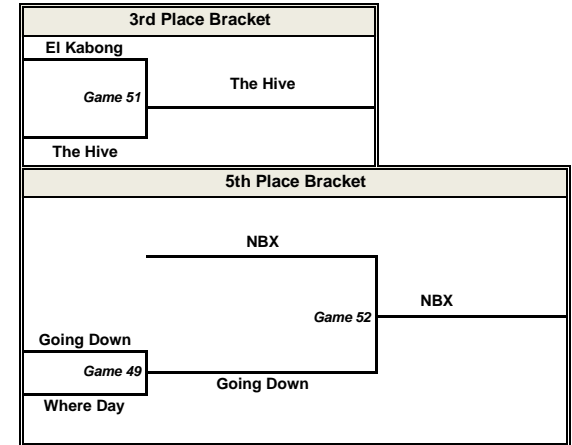

Tuesday Night Competitive Playoffs - 1st to 8th Place

Final Rank	Tuesday Comp Teams
2	Fisheyes
1	Toucans
3	The Hive
4	El Kabong
5	NBX
7	Where Day Go
6	Going Down the Road

Time	Field Hockey 1	Score	Spirit
8:15	El Kabong	13	
to	vs.	Game 44	
9:40	NBX	9	

Field Hockey 2	Score	Spirit
Toucans	15	
vs.	Game 45	
Going Down the Road	3	

Field Hockey 3	Score	Spirit
The Hive	10	
vs.	Game 46	
Where Day Go	2	

Time	Field Hockey 1	Score	Spirit
9:45	El Kabong	11	
to	vs.	Game 47	
11:10	Fisheyes	15	

Field Hockey 2	Score	Spirit
Toucans	12	
vs.	Game 48	
The Hive	8	

Field Hockey 3	Score	Spirit
Going Down the Road	10	
vs.	Game 49	
Where Day Go	9	

Loser 7th Place

Time	Field Hockey 1	Score	Spirit
11:15	El Kabong	4	
to	vs.	Game 51	
12:40	The Hive	15	

3rd / 4th Place

Field Hockey 2	Score	Spirit
NBX	13	
vs.	Game 52	
Going Down the Road	7	

5th / 6th Place

Time	Field Hockey 1	Score	Spirit
12:45	Fisheyes	8	
to	vs.	Game 50	
14:10	Toucans	15	

1st / 2nd Place