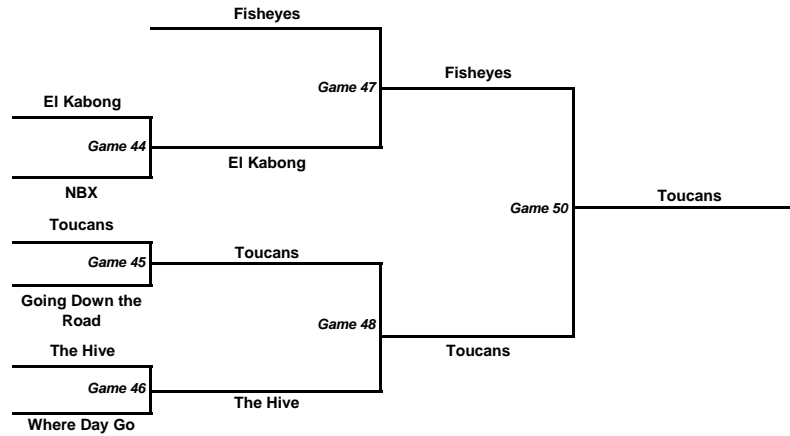

Tuesday Night Competitive Playoffs - 1st to 8th Place

Final Rank	Tuesday Comp Teams
2	Fisheyes
1	Toucans
3	The Hive
4	El Kabong
5	NBX
7	Where Day Go
6	Going Down the Road

Time	Field Hockey 1	Score	Spirit
8:15	El Kabong	13	
to	vs.	Game 44	
9:40	NBX	9	

Field Hockey 2	Score	Spirit
Toucans	15	
vs.	Game 45	
Going Down the Road	3	

Field Hockey 3	Score	Spirit
The Hive	10	
vs.	Game 46	
Where Day Go	2	

Time	Field Hockey 1	Score	Spirit
9:45	El Kabong	11	
to	vs.	Game 47	
11:10	Fisheyes	15	

Field Hockey 2	Score	Spirit
Toucans	12	
vs.	Game 48	
The Hive	8	

Field Hockey 3	Score	Spirit
Going Down the Road	10	
vs.	Game 49	
Where Day Go	9	

Loser 7th Place

Time	Field Hockey 1	Score	Spirit
11:15	El Kabong	4	
to	vs.	Game 51	
12:40	The Hive	15	

3rd / 4th Place

Field Hockey 2	Score	Spirit
NBX	13	
vs.	Game 52	
Going Down the Road	7	

5th / 6th Place

Time	Field Hockey 1	Score	Spirit
12:45	Fisheyes	8	
to	vs.	Game 50	
14:10	Toucans	15	

1st / 2nd Place