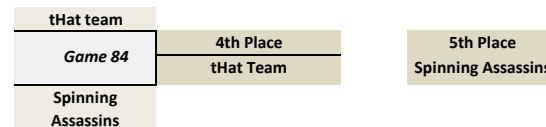

Rugby1	Score	Spirit
So What vs. Green Johnny	8	10
		Game 75

Rugby2	Score	Spirit
Meople vs. Sexxy Results	15	8
		Game 76

1st / 2nd Place

3rd / 4th Place

5th / 6th Place

7th / 8th Place

Tuesday Night Recreational Playoffs

Final Rank	Tuesday Rec Teams
1	The C.U. Next Tuesdays
5	Spinning Assassins
3	Keep Off Grass
4	tHat Team
2	Huck & Roll

Consolation Bracket 2nd - 3rd Place

4th - 5th Place

Time	Rugby5	Score	Spirit
9:45	tHat Team	2	
to	vs.	Game 77	
11:10	Huck & Roll	15	