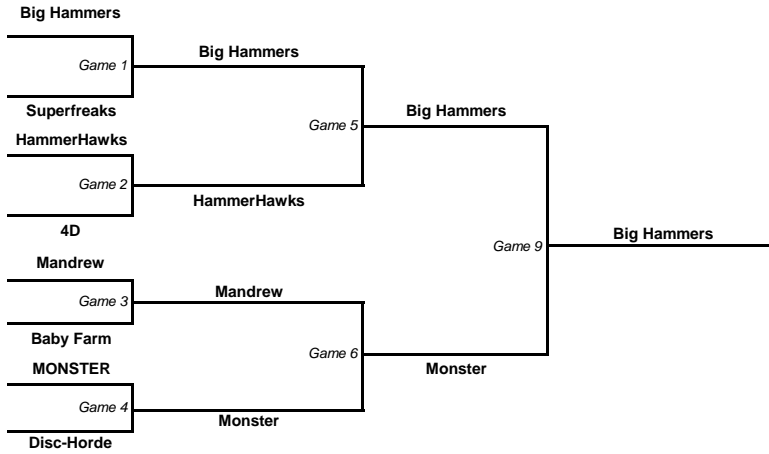

Monday Night Competitive Playoffs - 1st to 8th Place

Final Rank	Monday Competitive Teams
1	Big Hammers
3	Mandrew
2	MONSTER
4	HammerHawks
8	4D
5	Disc-Horde
6	Baby Farm
7	Superfreaks

Time
11:15
to
12:40

Field Hockey 3	Score	Spirit
Big Hammers	15	
vs.	Game 1	
Superfreaks	3	

Field Hockey 4	Score	Spirit
HammerHawks	15	
vs.	Game 2	
4D	7	

Field Hockey 5	Score	Spirit
Mandrew	15	
vs.	Game 3	
Baby Farm	8	

Field Hockey 6	Score	Spirit
MONSTER	11	
vs.	Game 4	
Disc-Horde	6	

Time
14:15
to
15:40

Field Hockey 1	Score	Spirit
Big Hammers	14	
vs.	Game 5	
HammerHawks	12	

Field Hockey 2	Score	Spirit
Mandrew	L	
vs.	Game 6	
MONSTER	W	

Field Hockey 3	Score	Spirit
Superfreaks	8	
vs.	Game 7	
4D	11	

Field Hockey 4	Score	Spirit
Baby Farm	7	
vs.	Game 8	
Disc-Horde	13	

Time
15:45
to
17:10

Field Hockey 1	Score	Spirit
Big Hammers	13	
vs.	Game 9	
MONSTER	9	

Field Hockey 2	Score	Spirit
HammerHawks	DNS	
vs.	Game 10	
Mandrew	DNS	

Field Hockey 3	Score	Spirit
4D (disqualified)	12	
vs.	Game 11	
Disc Horde	8	

Field Hockey 4	Score	Spirit
Superfreaks	DNS	
vs.	Game 12	
Baby Farm	DNS	

1st / 2nd Place

3rd / 4th Place

5th / 6th Place

7th / 8th Place

DNS = Did Not Submit