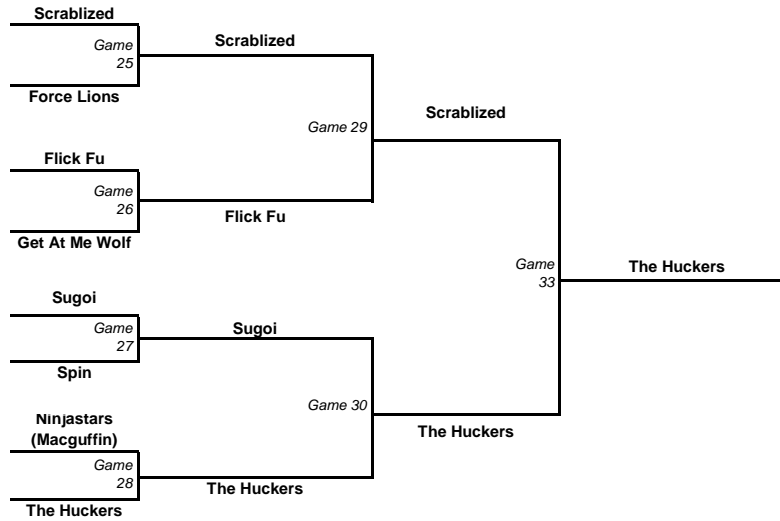

Soccer 2	Score	Spirit
Lions	6	
vs.	Game 24	
Clutch	7	

1st / 2nd Place

3rd / 4th Place

5th / 6th Place

7th / 8th Place

Monday Night Intermediate 2

Final Rank	Monday Int 2 Teams
2	Scrablized
4	Sugoi
5	Ninjastars (Macguffin)
3	Flick Fu
6	Get At Me Wolf
1	The Huckers
7	Spin
8	Force Lions

Time	Rugby1	Score	Spirit
14:15	Scrablized	15	
to	vs.	Game 25	
15:40	Force Lions	9	

Rugby2	Score	Spirit
Flick Fu	15	
vs.	Game 26	
Get At Me Wolf	8	

Rugby3	Score	Spirit
Sugoi	15	
vs.	Game 27	
Spin	2	

Game 28	Score	Spirit
Ninjastars (Macguffin)	5	
vs.	Game 28	
The Huckers	15	