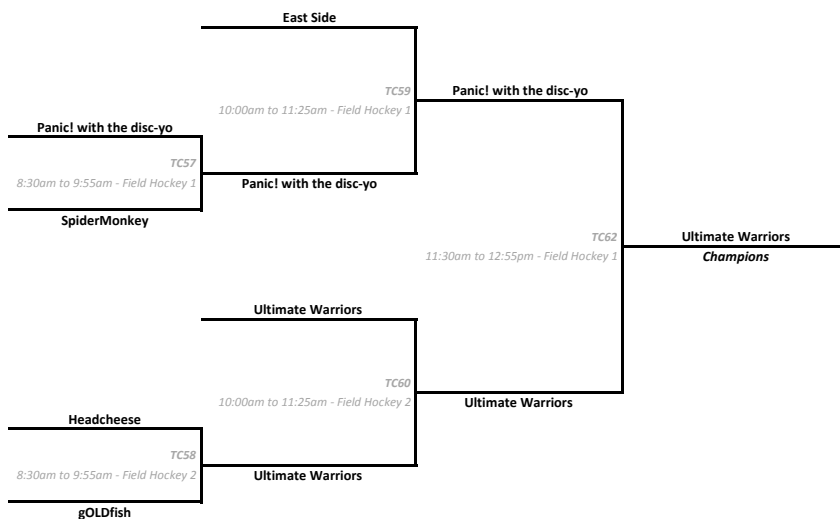

2012 TUC Thursday Competitive Playoffs - 1st to 6th Place

Thursday Competitive Teams	
1	East Side
2	Ultimate Warriors
3	Headcheese
4	Panic! with the disc-yo
5	SpiderMonkey
6	gOLDFish

3rd Place Bracket	
East Side	TC63 11:30am to 12:55pm - Field Hockey 2 Did not play 3rd Place
Headcheese	
5th Place Bracket	
SpiderMonkey	TC61 10:00am to 11:25am - Field Hockey 3 gOLDFish 5th Place
gOLDFish	

Time	Field Hockey 1	Score	Spirit
8:30am	Panic! with the disc-yo	15	
to	vs.	TC	57
9:55am	SpiderMonkey	8	

Field Hockey 2	Score	Spirit
Headcheese	10	
vs.	TC	58
gOLDFish	9	

Time	Field Hockey 1	Score	Spirit
10:00am	Panic! with the disc-yo	14	
to	vs.	TC	59
11:25am	East Side	12	

Field Hockey 2	Score	Spirit
Headcheese	10	
vs.	TC	60
Ultimate Warriors	14	

Field Hockey 3	Score	Spirit
SpiderMonkey	8	
vs.	TC	61
gOLDFish	11	

5th/6th Place

Time	Field Hockey 1	Score	Spirit
11:30am	Panic! with the disc-yo	9	
to	vs.	TC	62
12:55pm	Ultimate Warriors	15	

Field Hockey 2	Score	Spirit
East Side	DNP	
vs.	TC	63
Headcheese	DNP	

1st/2nd Place

3rd/4th Place