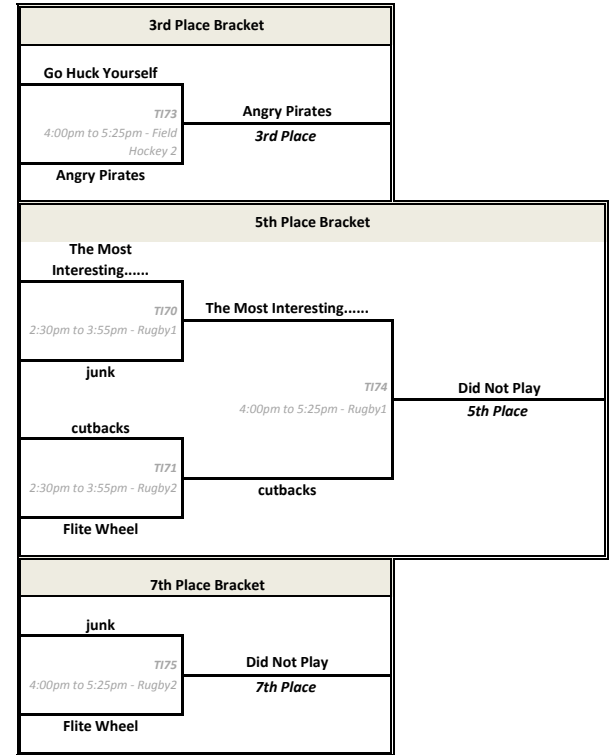

2012 TUC Thursday Intermediate Playoffs - 1st to 8th Place

Intermediate Teams	
1	I got 99 problems.....
2	Angry Pirates
3	Charlie Hustle
4	junk
5	Go Huck Yourself
6	Flite Wheel
7	cutbacks
8	The Most Interesting.....

Time	Rugby1	Score	Spirit
11:30am	I got 99 problems.....	15	
to	vs.	TI	64
12:55pm	The Most Interesting.....	6	

Rugby2	Score	Spirit
junk	8	
vs.	TI	65
Go Huck Yourself	14	

Rugby3	Score	Spirit
Angry Pirates	12	
vs.	TI	66
cutbacks	10	

Rugby4	Score	Spirit
Charlie Hustle	15	
vs.	TI	67
Flite Wheel	9	

Time	Field Hockey 1	Score	Spirit
2:30pm	I got 99 problems.....	15	
to	vs.	TI	68
3:55pm	Go Huck Yourself	7	

Field Hockey 2	Score	Spirit
Angry Pirates	9	
vs.	TI	69
Charlie Hustle	15	

Rugby1	Score	Spirit
The Most Interesting.....	15	
vs.	TI	70
junk	14	

Rugby2	Score	Spirit
cutbacks	13	
vs.	TI	71
Flite Wheel	7	

Time	Field Hockey 1	Score	Spirit
4:00pm	I got 99 problems.....	15	
to	vs.	TI	72
5:25pm	Charlie Hustle	6	

Field Hockey 2	Score	Spirit
Go Huck Yourself	0	Default
vs.	TI	73
Angry Pirates	7	

Rugby1	Score	Spirit
The Most Interesting.....	DNP	
vs.	TI	74
cutbacks	DNP	

Rugby2	Score	Spirit
junk	DNP	
vs.	TI	75
Flite Wheel	DNP	

1st/2nd Place

3rd/4th Place

5th/6th Place

7th/8th Place