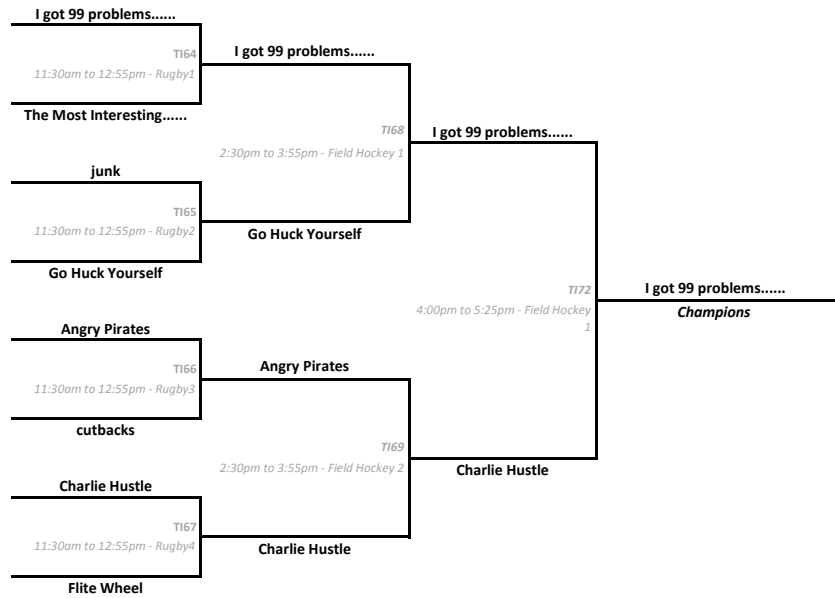

2012 TUC Thursday Intermediate Playoffs - 1st to 8th Place

Intermediate Teams	
1	I got 99 problems.....
2	Angry Pirates
3	Charlie Hustle
4	junk
5	Go Huck Yourself
6	Flite Wheel
7	cutbacks
8	The Most Interesting.....

Time	Rugby1	Score	Spirit
11:30am	I got 99 problems.....	15	
to	vs.	TI	64
12:55pm	The Most Interesting.....	6	

Rugby2	Score	Spirit
junk	8	
vs.	TI	65
Go Huck Yourself	14	

Rugby3	Score	Spirit
Angry Pirates	12	
vs.	TI	66
cutbacks	10	

Rugby4	Score	Spirit
Charlie Hustle	15	
vs.	TI	67
Flite Wheel	9	

Time	Field Hockey 1	Score	Spirit
2:30pm	I got 99 problems.....	15	
to	vs.	TI	68
3:55pm	Go Huck Yourself	7	

Field Hockey 2	Score	Spirit
Angry Pirates	9	
vs.	TI	69
Charlie Hustle	15	

Rugby1	Score	Spirit
The Most Interesting.....	15	
vs.	TI	70
junk	14	

Rugby2	Score	Spirit
cutbacks	13	
vs.	TI	71
Flite Wheel	7	

Time	Field Hockey 1	Score	Spirit
4:00pm	I got 99 problems.....	15	
to	vs.	TI	72
5:25pm	Charlie Hustle	6	

Field Hockey 2	Score	Spirit
Go Huck Yourself	0	Default
vs.	TI	73
Angry Pirates	7	

Rugby1	Score	Spirit
The Most Interesting.....	DNP	
vs.	TI	74
cutbacks	DNP	

Rugby2	Score	Spirit
junk	DNP	
vs.	TI	75
Flite Wheel	DNP	

1st/2nd Place

3rd/4th Place

5th/6th Place

7th/8th Place