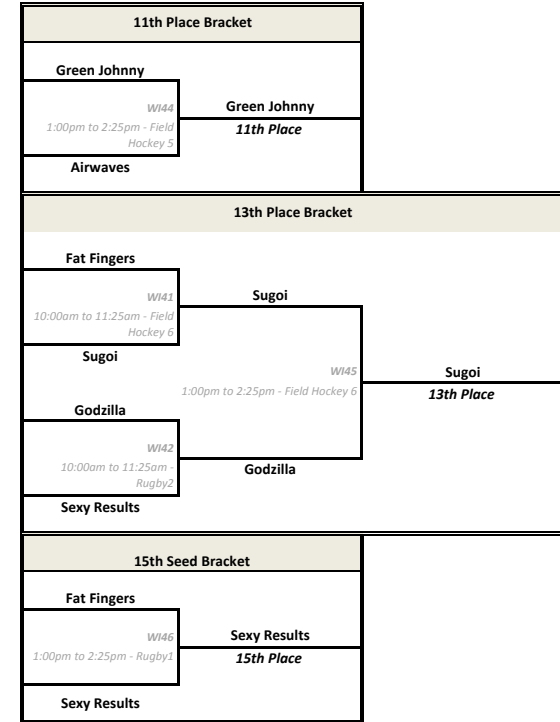

2012 TUC Wednesday Intermediate Tier 2 Playoffs - 9th to 16th Place

Intermediate Tier 2 Teams	
9	Green Johnny
10	Ultimate Warriors
11	Airwaves
12	The Ninjas
13	Sugoi
14	Sexy Results
15	Godzilla
16	Fat Fingers

Time	Field Hockey 5	Score	Spirit
8:30am	Green Johnny	11	
to	vs.	WI	35
9:55am	Fat Fingers	9	

Field Hockey 6	Score	Spirit
The Ninjas	11	
vs.	WI	36
Sugoi	10	

Rugby1	Score	Spirit
Ultimate Warriors	15	
vs.	WI	37
Godzilla	5	

Rugby2	Score	Spirit
Airwaves	15	
vs.	WI	38
Sexy Results	4	

Time	Field Hockey 5	Score	Spirit
10:00am	Green Johnny	10	
to	vs.	WI	39
11:25am	The Ninjas	11	

Rugby1	Score	Spirit
Ultimate Warriors	15	
vs.	WI	40
Airwaves	11	

Field Hockey 6	Score	Spirit
Fat Fingers	3	
vs.	WI	41
Sugoi	15	

Rugby2	Score	Spirit
Godzilla	13	
vs.	WI	42
Sexy Results	10	

Time
11:30am
to
12:55pm

Field Hockey 3	Score	Spirit
The Ninjas	5	
vs.	WI	43
Ultimate Warriors	12	

9th/10th Place

Time	Field Hockey 5	Score	Spirit
1:00pm	Green Johnny	13	
to	vs.	WI	44
2:25pm	Airwaves	9	

11th/12th Place

Field Hockey 6	Score	Spirit
Sugoi	15	
vs.	WI	45
Godzilla	7	

13th/14th Place

Rugby1	Score	Spirit
Fat Fingers	0	Default
vs.	WI	46
Sexy Results	7	

15th/16th Place