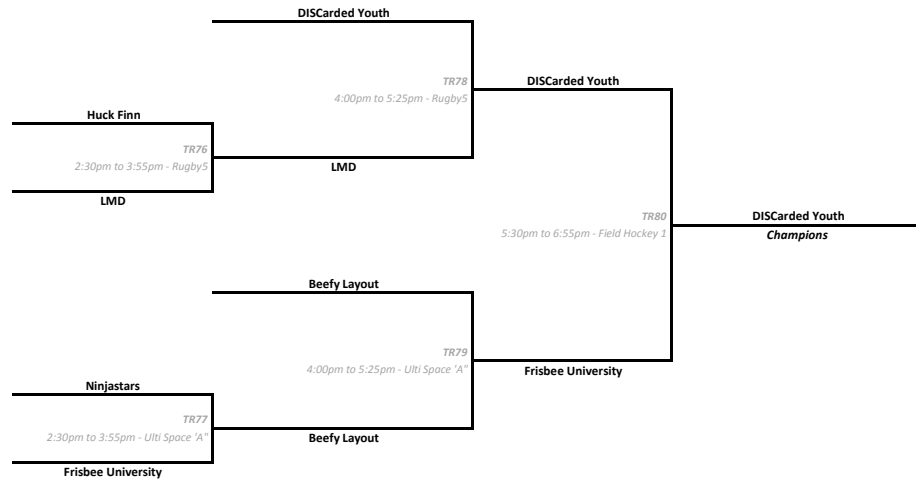

1st/2nd Place

3rd/4th Place

5th/6th Place

7th/8th Place

2012 TUC Thursday Recreational Playoffs - 1st to 6th Place

Thursday Recreational Teams	
1	DISCarded Youth
2	Beefy Layout
3	Ninjastars
4	Huck Finn
5	LMD
6	Frisbee University

3rd Place Bracket	
LMD	
TR81 5:30pm to 6:55pm - Rugby5	Beefy Layout 3rd Place
Beefy Layout	
5th Place Bracket	
Huck Finn	
TR82 5:30pm to 6:55pm - Ulti Space 'A'	Ninjastars 5th Place
Ninjastars	

Time	Rugby5	Score	Spirit
2:30pm	Huck Finn	3	
to	vs.	TR	76
3:55pm	LMD	15	