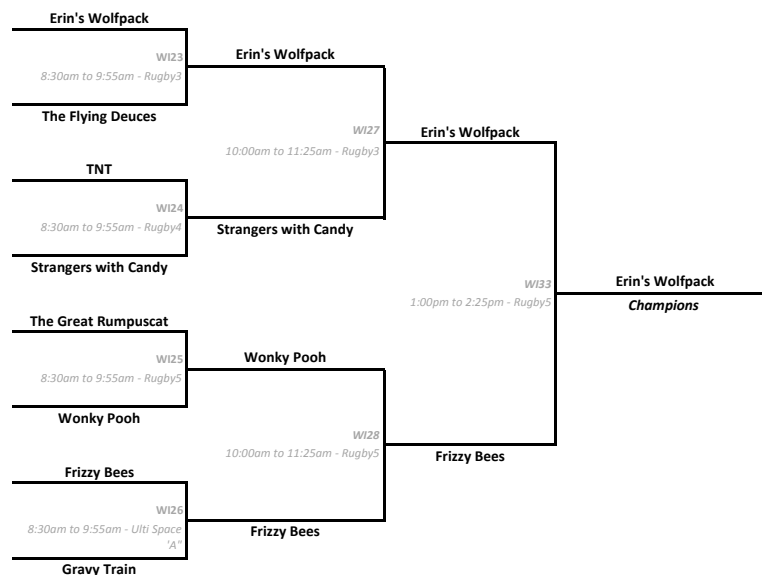

Intermediate Tier 1 Teams	
1	Erin's Wolfpack
2	The Great Rumpuscat
3	Frizzy Bees
4	TNT
5	Strangers with Candy
6	Gravy Train
7	Wonky Pooh
8	The Flying Deuces

Time	Rugby3	Score	Spirit
8:30am	Erin's Wolfpack	15	
to	vs.	WI	23
9:55am	The Flying Deuces	3	