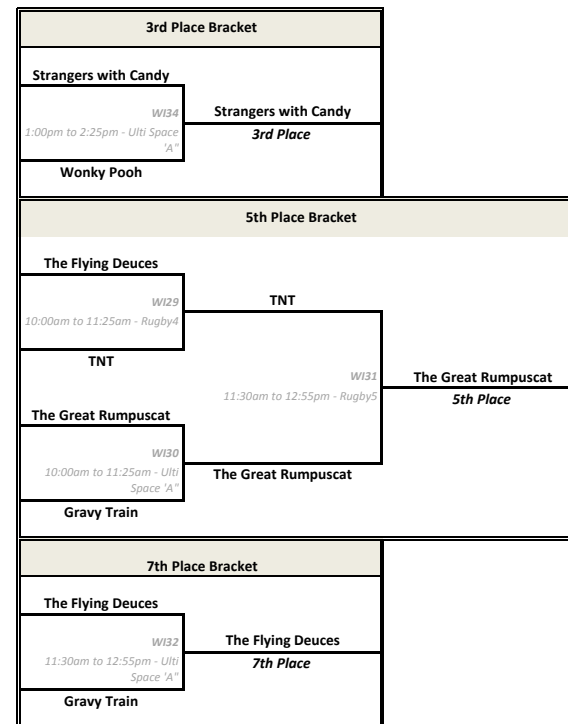

2012 TUC Wednesday Intermediate Tier 1 Playoffs - 1st to 8th Place

Intermediate Tier 1 Teams	
1	Erin's Wolfpack
2	The Great Rumpuscat
3	Frizzy Bees
4	TNT
5	Strangers with Candy
6	Gravy Train
7	Wonky Pooh
8	The Flying Deuces

Time	Rugby3	Score	Spirit
8:30am	Erin's Wolfpack	15	
to	vs.	WI	23
9:55am	The Flying Deuces	3	

Rugby4	Score	Spirit
TNT	4	
vs.	WI	24
Strangers with Candy	10	

Rugby5	Score	Spirit
The Great Rumpuscat	10	
vs.	WI	25
Wonky Pooh	11	

Ulti Space 'A'	Score	Spirit
Frizzy Bees	15	
vs.	WI	26
Gravy Train	10	

Time	Rugby3	Score	Spirit
10:00am	Erin's Wolfpack	13	
to	vs.	WI	27
11:25am	Strangers with Candy	9	

Rugby5	Score	Spirit
Wonky Pooh	8	
vs.	WI	28
Frizzy Bees	14	

Rugby4	Score	Spirit
The Flying Deuces	11	
vs.	WI	29
TNT	13	

Ulti Space 'A'	Score	Spirit
The Great Rumpuscat	14	
vs.	WI	30
Gravy Train	11	

Time	Rugby5	Score	Spirit
11:30am	TNT	9	
to	vs.	WI	31
12:55pm	The Great Rumpuscat	11	

Ulti Space 'A'	Score	Spirit
The Flying Deuces	11	
vs.	WI	32
Gravy Train	7	

5th/6th Place

7th/8th Place

Time	Rugby5	Score	Spirit
1:00pm	Erin's Wolfpack	13	
to	vs.	WI	33
2:25pm	Frizzy Bees	7	

Ulti Space 'A'	Score	Spirit
Strangers with Candy	15	
vs.	WI	34
Wonky Pooh	6	

1st/2nd Place

3rd/4th Place