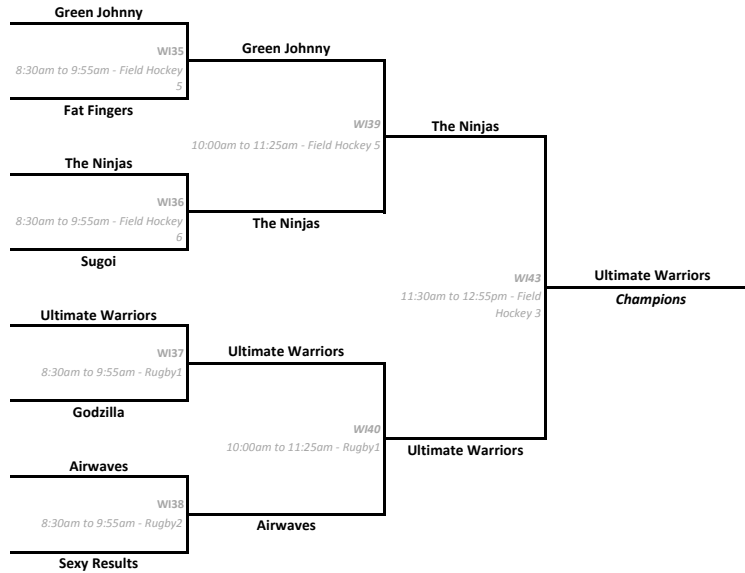

2012 TUC Wednesday Intermediate Tier 2 Playoffs - 9th to 16th Place

Intermediate Tier 2 Teams	
9	Green Johnny
10	Ultimate Warriors
11	Airwaves
12	The Ninjas
13	Sugoi
14	Sexy Results
15	Godzilla
16	Fat Fingers

Time	Field Hockey 5	Score	Spirit
8:30am	Green Johnny	11	
to	vs.	WI	35
9:55am	Fat Fingers	9	

Field Hockey 6	Score	Spirit
The Ninjas	11	
vs.	WI	36
Sugoi	10	

Rugby1	Score	Spirit
Ultimate Warriors	15	
vs.	WI	37
Godzilla	5	

Rugby2	Score	Spirit
Airwaves	15	
vs.	WI	38
Sexy Results	4	

Time	Field Hockey 5	Score	Spirit
10:00am	Green Johnny	10	
to	vs.	WI	39
11:25am	The Ninjas	11	

Rugby1	Score	Spirit
Ultimate Warriors	15	
vs.	WI	40
Airwaves	11	

Field Hockey 6	Score	Spirit
Fat Fingers	3	
vs.	WI	41
Sugoi	15	

Rugby2	Score	Spirit
Godzilla	13	
vs.	WI	42
Sexy Results	10	

Time
11:30am
to
12:55pm

Field Hockey 3	Score	Spirit
The Ninjas	5	
vs.	WI	43
Ultimate Warriors	12	

9th/10th Place

Time	Field Hockey 5	Score	Spirit
1:00pm	Green Johnny	13	
to	vs.	WI	44
2:25pm	Airwaves	9	

11th/12th Place

Field Hockey 6	Score	Spirit
Sugoi	15	
vs.	WI	45
Godzilla	7	

13th/14th Place

Rugby1	Score	Spirit
Fat Fingers	0	Default
vs.	WI	46
Sexy Results	7	

15th/16th Place