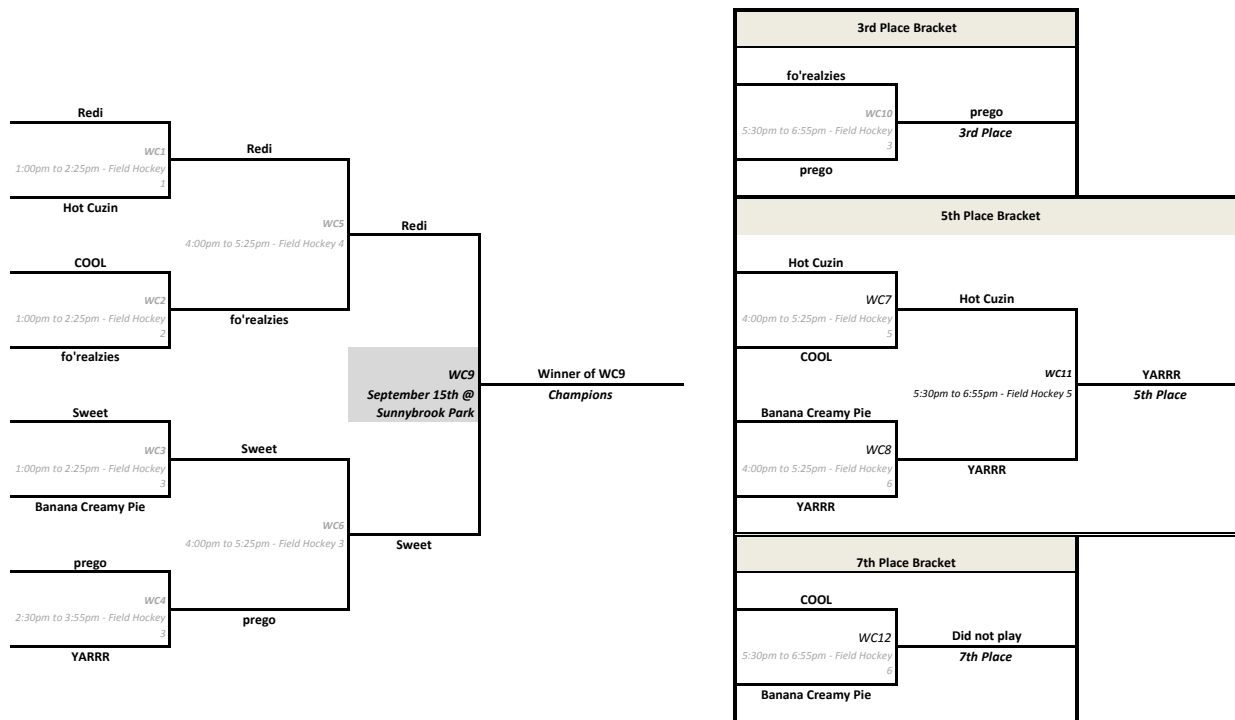

2012 TUC Wednesday Competitive Tier 1 Playoffs - 1st to 8th Place

Wednesday Competitive Tier 1 Teams	
1	Redi
2	Sweet
3	prego
4	COOL
5	fo'realizies
6	YARRR
7	Banana Creamy Pie
8	Hot Cuzin

Time	Field Hockey 1	Score	Spirit
1:00pm	Redi	15	
to	vs.	WC 1	
2:25pm	Hot Cuzin	7	

Field Hockey 2	Score	Spirit
COOL	11	
vs.	WC 2	
fo'realizies	13	

Field Hockey 3	Score	Spirit
Sweet	12	
vs.	WC 3	
Banana Creamy Pie	11	

Time
2:30pm
to
3:55pm

Field Hockey 3	Score	Spirit
prego	14	
vs.	WC 4	
YARRR	10	

Time	Field Hockey 4	Score	Spirit
4:00pm	Redi	13	
to	vs.	WC 5	
5:25pm	fo'realizies	9	

Field Hockey 3	Score	Spirit
Sweet	13	
vs.	WC 6	
prego	8	

Field Hockey 5	Score	Spirit
Hot Cuzin	10	
vs.	WC 7	
COOL	9	

Field Hockey 6	Score	Spirit
Banana Creamy Pie	7	
vs.	WC 8	
YARRR	15	

Time
5:30pm
to
6:55pm

Field Hockey 3	Score	Spirit
fo'realizies	8	
vs.	WC 10	
prego	9	

Field Hockey 5	Score	Spirit
Hot Cuzin	9	
vs.	WC 11	
YARRR	13	

Field Hockey 6	Score	Spirit
COOL	DNP	
vs.	WC 12	
Banana Creamy Pie	DNP	

SEPTEMBER 15th @ Sunnybrook	Score	Spirit
Redi		
vs.	WC 9	
Sweet		

1st/2nd Place

3rd/4th Place

5th/6th Place

7th/8th Place