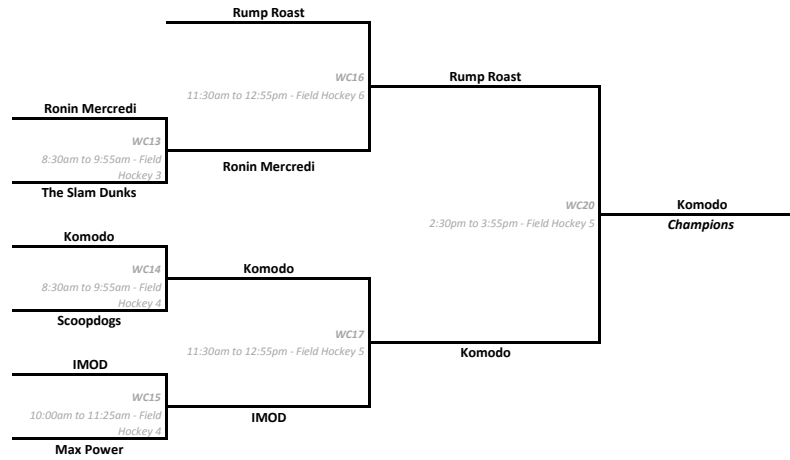

SEPTEMBER 15th @ Sunnybrook	Score	Spirit
Redi		
vs.	WC 9	
Sweet		

1st/2nd Place

3rd/4th Place

5th/6th Place

7th/8th Place

2012 TUC Wednesday Competitive Tier 2 Playoffs - 9th - 15th Place

Wednesday Competitive Tier 2 Teams	
9	Rump Roast
10	Komodo
11	IMOD
12	Ronin Mercredi
13	The Slam Dunks
14	Max Power
15	Scoopdogs

11th Place Bracket				
Ronin Mercredi		IMOD		
2:30pm to 3:55pm - Field Hockey 6	WC21			11th Place
IMOD				
13th to 15th Place - Round Robin Results				
Team	W	L	+/-	Rank
The Slam Dunks	0	2	-11	7th Place
Scoopdogs	2	0	10	5th Place
Max Power	1	1	1	6th Place