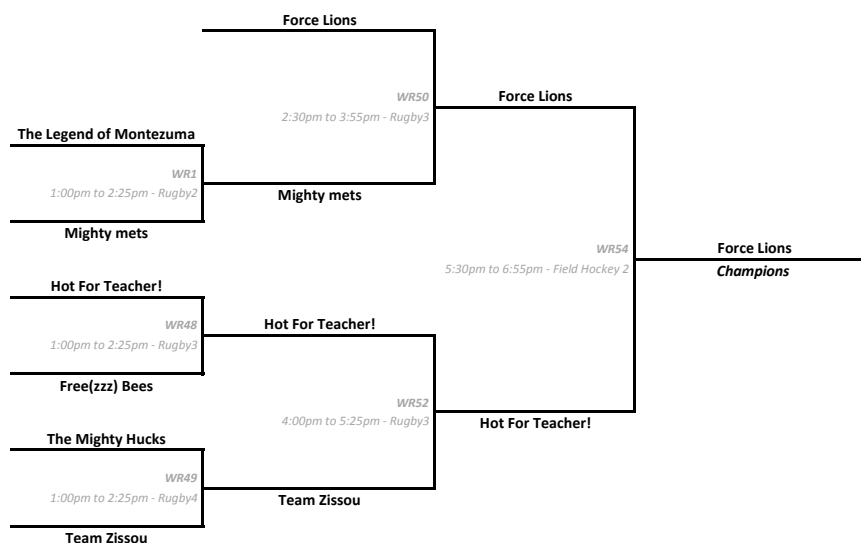

9th/10th Place

Time	Field Hockey 5	Score	Spirit
1:00pm	Green Johnny	13	
to	vs.	WI	44
2:25pm	Airwaves	9	

11th/12th Place

Field Hockey 6	Score	Spirit
Sugoi	15	
vs.	WI	45
Godzilla	7	

13th/14th Place

Rugby1	Score	Spirit
Fat Fingers	0	Default
vs.	WI	46
Sexy Results	7	

15th/16th Place

2012 TUC Wednesday Recreational Playoffs - 1st to 7th Place

Recreational Teams	
1	Force Lions
2	Hot For Teacher!
3	The Mighty Hucks
4	The Legend of Montezuma
5	Mighty mets
6	Team Zissou
7	Free(zzz) Bees