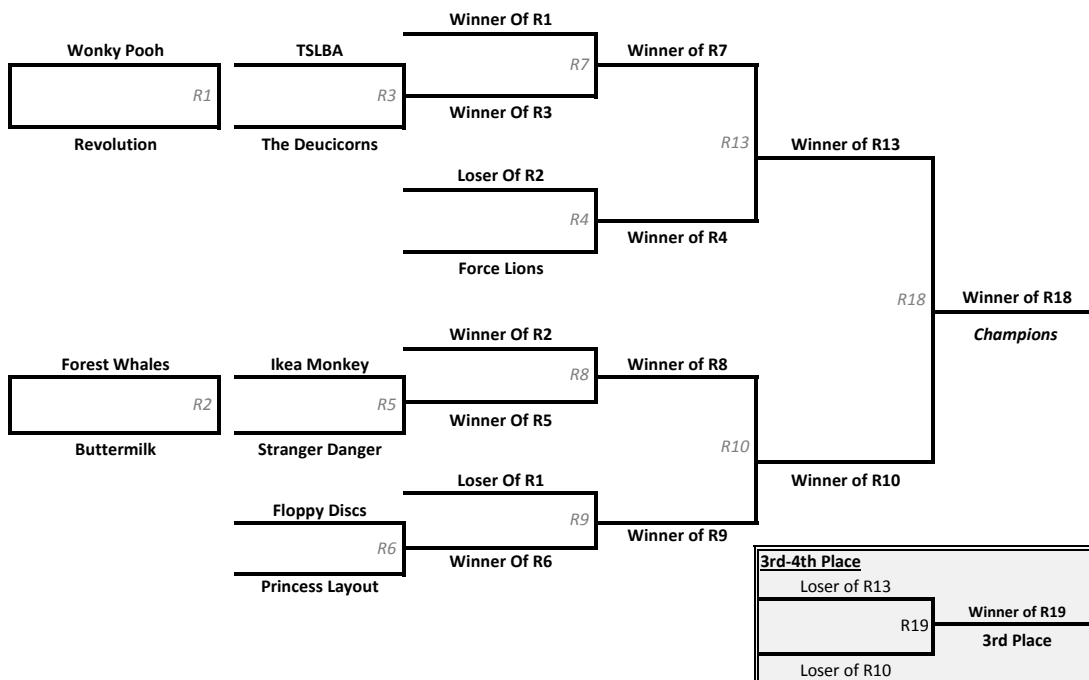

4-on-4 Intermediate Schedule