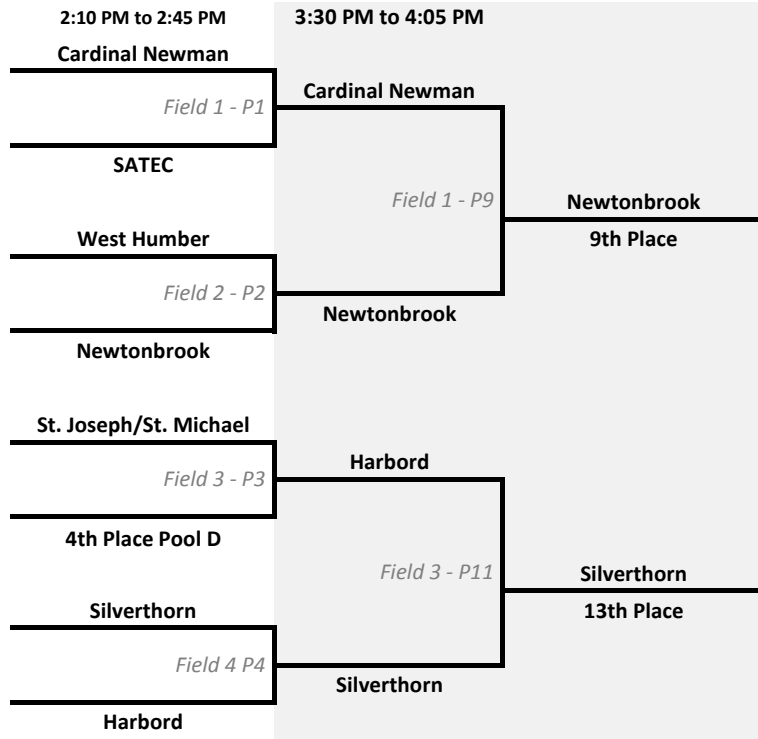

B Division (Thursday, February 23) Playoffs 9th - 16th Place

CTS B-Div Playoffs 9th - 12th Place	
A3	Cardinal Newman
B3	West Humber
C3	Newtonbrook
D3	SATEC

CTS B-Div Playoffs 13th - 16th Place	
A4	St. Joseph/St. Michael
B4	Silverthorn
C4	Harbord
D4	4th Place Pool D

CTS B-Div 9th - 16th Final Standings	
9th	Newtonbrook
10th	Cardinal Newman
11th	SATEC
12th	West Humber
13th	Silverthorn
14th	Harbord
15th	St. Joseph/St. Michael
16th	

	Field 1	Score	Spirit
2:10 PM to 2:45 PM	Cardinal Newman vs. SATEC	11 10	 P1

	Field 2	Score	Spirit
	West Humber vs. Newtonbrook	6 7	 P2

	Field 3	Score	Spirit
	St. Joseph/St. Michael vs. Harbord	8 15	 P3

	Field 4	Score	Spirit
	Silverthorn vs. St. Joseph/St. Michael	15 7	 P4

	Field 1	Score	Spirit
3:30 PM to 4:05 PM	Cardinal Newman vs. Newtonbrook	9 14	 P9

	Field 2	Score	Spirit
	SATEC vs. West Humber	10 8	 P10

	Field 3	Score	Spirit
	Harbord vs. Silverthorn	7 9	 P11

	Field 4	Score	Spirit
	vs.		 P12

1st-2nd Place

3rd-4th Place

5th-6th Place

7th-8th Place