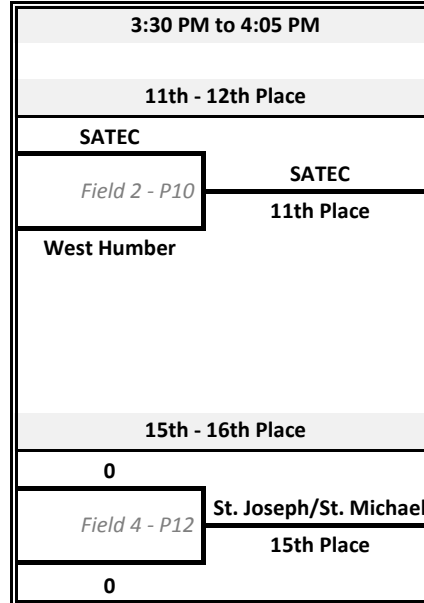

B Division (Thursday, February 23) Playoffs 9th - 16th Place

CTS B-Div Playoffs 9th - 12th Place	
A3	Cardinal Newman
B3	West Humber
C3	Newtonbrook
D3	SATEC

CTS B-Div Playoffs 13th - 16th Place	
A4	St. Joseph/St. Michael
B4	Silverthorn
C4	Harbord
D4	4th Place Pool D

CTS B-Div 9th - 16th Final Standings	
9th	Newtonbrook
10th	Cardinal Newman
11th	SATEC
12th	West Humber
13th	Silverthorn
14th	Harbord
15th	St. Joseph/St. Michael
16th	

	Field 1	Score	Spirit
2:10 PM to 2:45 PM	Cardinal Newman vs. SATEC	11 10	 P1

	Field 2	Score	Spirit
	West Humber vs. Newtonbrook	6 7	 P2

	Field 3	Score	Spirit
	St. Joseph/St. Michael vs. Harbord	8 15	 P3

	Field 4	Score	Spirit
	Silverthorn vs. St. Joseph/St. Michael	15 7	 P4

	Field 1	Score	Spirit
3:30 PM to 4:05 PM	Cardinal Newman vs. Newtonbrook	9 14	 P9

	Field 2	Score	Spirit
	SATEC vs. West Humber	10 8	 P10

	Field 3	Score	Spirit
	Harbord vs. Silverthorn	7 9	 P11

	Field 4	Score	Spirit
	vs.		 P12

1st-2nd Place

3rd-4th Place

5th-6th Place

7th-8th Place