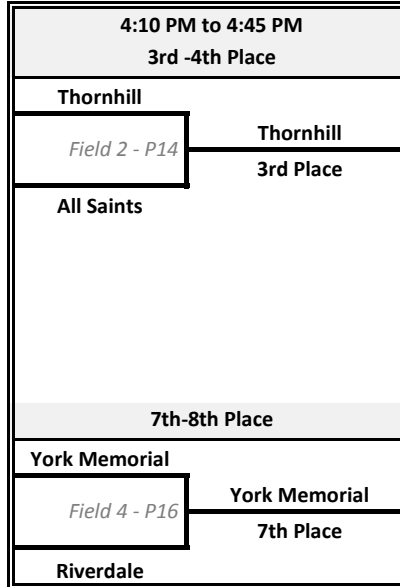

B Division (Thursday, February 23) - Playoffs 1st - 8th Place

CTS B-Div Playoffs 1st - 4th Place	
A1	Thornhill
B1	Bowmanville
C1	All Saints
D1	North Toronto
CTS B-Div Playoffs 5th - 8th Place	
A2	York Memorial
B2	Bethune
C2	Riverdale
D2	Etobicoke

CTS B-Div 1st - 8th Final Standings	
1st	Bowmanville
2nd	North Toronto
3rd	Thornhill
4th	All Saints
5th	Etobicoke
6th	Bethune
7th	York Memorial
8th	Riverdale

Field 1			
	Thornhill	Score	Spirit
2:50 PM to 3:25 PM	vs.	14	|
		<i>P6</i>	
	North Toronto	15	|

Field 2			
	Bowmanville	Score	Spirit
	vs.	23	|
		<i>P7</i>	
	All Saints	1	|

Field 3			
	York Memorial	Score	Spirit
	vs.	13	|
		<i>P8</i>	
	Etobicoke	24	|

Field 4			
	Bethune	Score	Spirit
	vs.	16	|
		<i>P9</i>	
	Riverdale	7	|

Field 1			
	North Toronto	Score	Spirit
4:10 PM to 4:45 PM	vs.	3	|
		<i>P13</i>	
	Bowmanville	25	|

1st-2nd Place

Field 2			
	Thornhill	Score	Spirit
	vs.	13	|
		<i>P14</i>	
	All Saints	12	|

3rd-4th Place

Field 3			
	Etobicoke	Score	Spirit
	vs.	16	|
		<i>P15</i>	
	Bethune	12	|

5th-6th Place

Field 4			
	York Memorial	Score	Spirit
	vs.	24	|
		<i>P16</i>	
	Riverdale	9	|

7th-8th Place