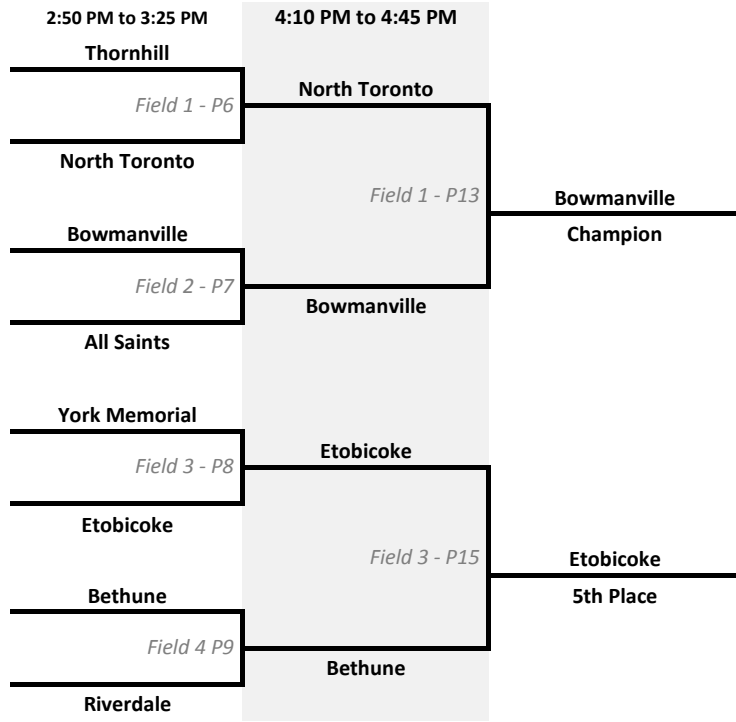

B Division (Thursday, February 23) - Playoffs 1st - 8th Place

CTS B-Div Playoffs 1st - 4th Place	
A1	Thornhill
B1	Bowmanville
C1	All Saints
D1	North Toronto
CTS B-Div Playoffs 5th - 8th Place	
A2	York Memorial
B2	Bethune
C2	Riverdale
D2	Etobicoke

CTS B-Div 1st - 8th Final Standings	
1st	Bowmanville
2nd	North Toronto
3rd	Thornhill
4th	All Saints
5th	Etobicoke
6th	Bethune
7th	York Memorial
8th	Riverdale

Field 1			
	Thornhill	Score	Spirit
2:50 PM to 3:25 PM	vs.	14	|
		<i>P6</i>	
	North Toronto	15	|

Field 2			
	Bowmanville	Score	Spirit
	vs.	23	|
		<i>P7</i>	
	All Saints	1	|

Field 3			
	York Memorial	Score	Spirit
	vs.	13	|
		<i>P8</i>	
	Etobicoke	24	|

Field 4			
	Bethune	Score	Spirit
	vs.	16	|
		<i>P9</i>	
	Riverdale	7	|

Field 1			
	North Toronto	Score	Spirit
4:10 PM to 4:45 PM	vs.	3	|
		<i>P13</i>	
	Bowmanville	25	|

1st-2nd Place

Field 2			
	Thornhill	Score	Spirit
	vs.	13	|
		<i>P14</i>	
	All Saints	12	|

3rd-4th Place

Field 3			
	Etobicoke	Score	Spirit
	vs.	16	|
		<i>P15</i>	
	Bethune	12	|

5th-6th Place

Field 4			
	York Memorial	Score	Spirit
	vs.	24	|
		<i>P16</i>	
	Riverdale	9	|

7th-8th Place