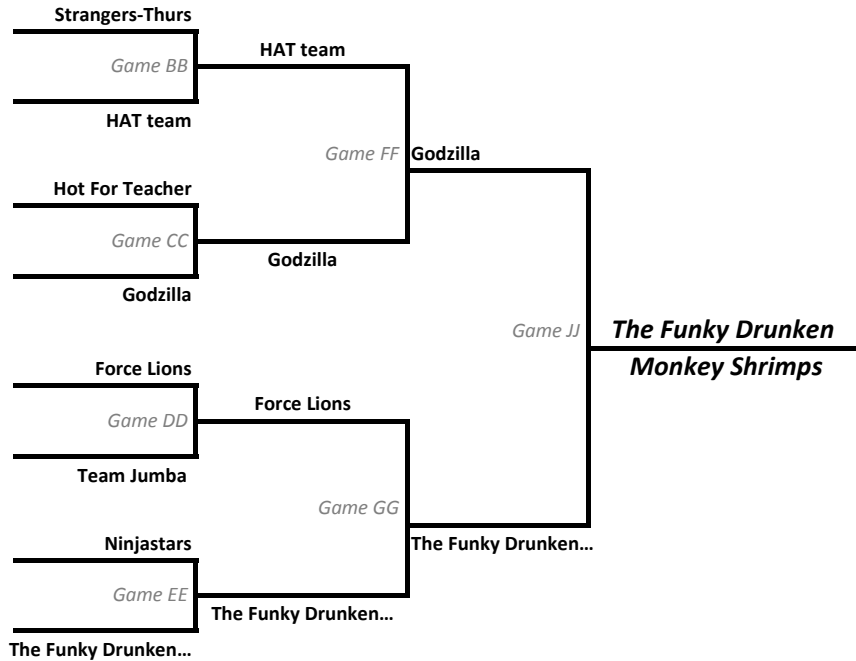

Midseason Tournament - Tier 3 Playoffs (19th-26th place)

Tier 3 Playoffs (19th-26th Place)	
19	Strangers-Thurs
20	Ninjastars
21	Force Lions
22	Hot For Teacher
23	Godzilla
24	Team Jumba
25	The Funky Drunken...
26	HAT team

FINAL STANDING	
19th	The Funky Drunken...
20th	Godzilla
21st	Force Lions
22nd	HAT Team
23rd	Team Jumba
24th	Hot For Teacher
25th	Strangers-Thurs
26th	Ninjastars

Time	Rugby E 7	Rugby E 8	Rugby W 9	Rugby W 10
9:00 AM to 10:25 AM	<table border="1"> <thead> <tr><th>Score</th><th>Spirit</th></tr> </thead> <tbody> <tr><td>Strangers-Thurs 9</td><td></td></tr> <tr><td>vs. HAT team 11</td><td>Game BB</td></tr> </tbody> </table>	<table border="1"> <thead> <tr><th>Score</th><th>Spirit</th></tr> </thead> <tbody> <tr><td>Hot For Teacher 6</td><td></td></tr> <tr><td>vs. Godzilla 12</td><td>Game CC</td></tr> </tbody> </table>	<table border="1"> <thead> <tr><th>Score</th><th>Spirit</th></tr> </thead> <tbody> <tr><td>Force Lions 8</td><td></td></tr> <tr><td>vs. Team Jumba 0*</td><td>Game DD</td></tr> </tbody> </table>	<table border="1"> <thead> <tr><th>Score</th><th>Spirit</th></tr> </thead> <tbody> <tr><td>Ninjastars 6</td><td></td></tr> <tr><td>vs. The Funky Drunken... 15</td><td>Game EE</td></tr> </tbody> </table>
12:00 PM to 1:25 PM	<table border="1"> <thead> <tr><th>Score</th><th>Spirit</th></tr> </thead> <tbody> <tr><td>HAT team 7</td><td></td></tr> <tr><td>vs. Godzilla 9</td><td>Game FF</td></tr> </tbody> </table>	<table border="1"> <thead> <tr><th>Score</th><th>Spirit</th></tr> </thead> <tbody> <tr><td>Force Lions 2</td><td></td></tr> <tr><td>vs. The Funky Drunken... 15</td><td>Game GG</td></tr> </tbody> </table>	<table border="1"> <thead> <tr><th>Score</th><th>Spirit</th></tr> </thead> <tbody> <tr><td>Strangers-Thurs 7</td><td></td></tr> <tr><td>vs. Hot For Teacher 8</td><td>Game HH</td></tr> </tbody> </table>	<table border="1"> <thead> <tr><th>Score</th><th>Spirit</th></tr> </thead> <tbody> <tr><td>Team Jumba 10</td><td></td></tr> <tr><td>vs. Ninjastars 9</td><td>Game II</td></tr> </tbody> </table>
1:30 PM to 2:55 PM	<table border="1"> <thead> <tr><th>Score</th><th>Spirit</th></tr> </thead> <tbody> <tr><td>Godzilla 6</td><td></td></tr> <tr><td>vs. The Funky Drunken... 15</td><td>Game JJ</td></tr> </tbody> </table> 19th PLACE	<table border="1"> <thead> <tr><th>Score</th><th>Spirit</th></tr> </thead> <tbody> <tr><td>HAT team 0*</td><td></td></tr> <tr><td>vs. Force Lions 8</td><td>Game KK</td></tr> </tbody> </table> 21st PLACE	<table border="1"> <thead> <tr><th>Score</th><th>Spirit</th></tr> </thead> <tbody> <tr><td>Hot For Teacher 9</td><td></td></tr> <tr><td>vs. Team Jumba 10</td><td>Game LL</td></tr> </tbody> </table> 23rd PLACE	<table border="1"> <thead> <tr><th>Score</th><th>Spirit</th></tr> </thead> <tbody> <tr><td>Strangers-Thurs</td><td></td></tr> <tr><td>vs. Ninjastars</td><td>Game MM</td></tr> </tbody> </table> 25th PLACE