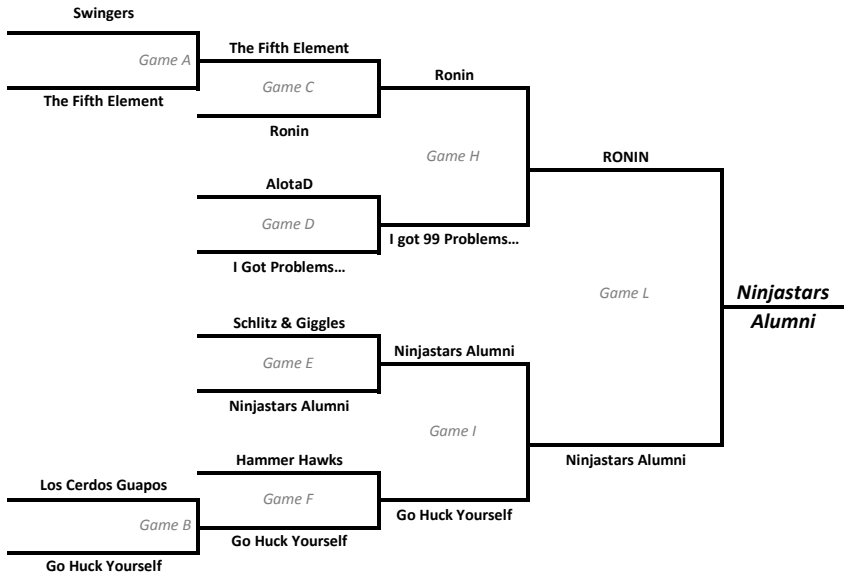

Midseason Tournament - Tier 1 Playoffs (1st-10th place)

Tier 1 Playoff Ranking (1st-10th place)	
1	Ronin
2	Hammer Hawks
3	Schlitz & Giggles
4	AlotaD
5	I Got Problems...
6	Ninjastars Alumni
7	Los Cerdos Guapos
8	Swingers
9	The Fifth Element
10	Go Huck Yourself

Place	FINAL standing
1st	Ninjastars Alumni
2nd	Ronin
3rd	I got 99 Problems. Go Huck Yourself
5th	Schlitz & Giggles
	AlotaD
7th	Hammer Hawks
	The Fifth Element
9th	Los Cerdos Guapos
10th	Swingers

	Hockey 5	Score	Spirit
9:00 AM	Los Cerdos Guapos	10	
to			Game A
10:25 AM	Go Huck Yourself	14	

	Hockey 6	Score	Spirit
	Swingers	12	
	vs.		Game B
	The Fifth Element	15	

	Hockey 5	Score	Spirit
10:30 AM	Ronin	15	
to			Game C
11:55 AM	The Fifth Element	6	

	Hockey 6	Score	Spirit
	AlotaD	7	
	vs.		Game D
	I Got Problems...	14	

	Rugby E 7	Score	Spirit
	Schlitz & Giggles	4	
	vs.		Game E
	Ninjastars Alumni	9	

	Rugby E 8	Score	Spirit
	Hammer Hawks	5	
	vs.		Game F
	Go Huck Yourself	11	

	Rugby W 9	Score	Spirit
	Los Cerdos Guapos	13	
	vs.		Game G
	Swingers	12	

9th PLACE

	Hockey 5	Score	Spirit
12:00pm	Ronin	14	
to			Game H
1:25pm	I Got Problems...	8	

	Hockey 6	Score	Spirit
	Ninjastars Alumni	10	
	vs.		Game I
	Go Huck Yourself	3	

	Hockey 1	Score	Spirit
	AlotaD	11	
	vs.		Game J
	Go Huck Yourself	3	

	Hockey 2	Score	Spirit
	Schlitz & Giggles	11	
	vs.		Game K
	Hammer Hawks	9	

1:30pm
to
2:55pm

	Hockey 2	Score	Spirit
	I Got Problems...	DNP	
	vs.		Game M
	Go Huck Yourself	DNP	

3rd PLACE

	Hockey 5	Score	Spirit
	AlotaD	DNP	
	vs.		Game N
	Schlitz & Giggles	DNP	

5th PLACE

	Hockey 6	Score	Spirit
	The Fifth Element	DNP	
	vs.		Game O
	Hammer Hawks	DNP	

7th PLACE

	Hockey 1	Score	Spirit
2:00 PM	Ronin	9	
to			Game L
3:25 PM	Ninjastars Alumni	12	

1st PLACE