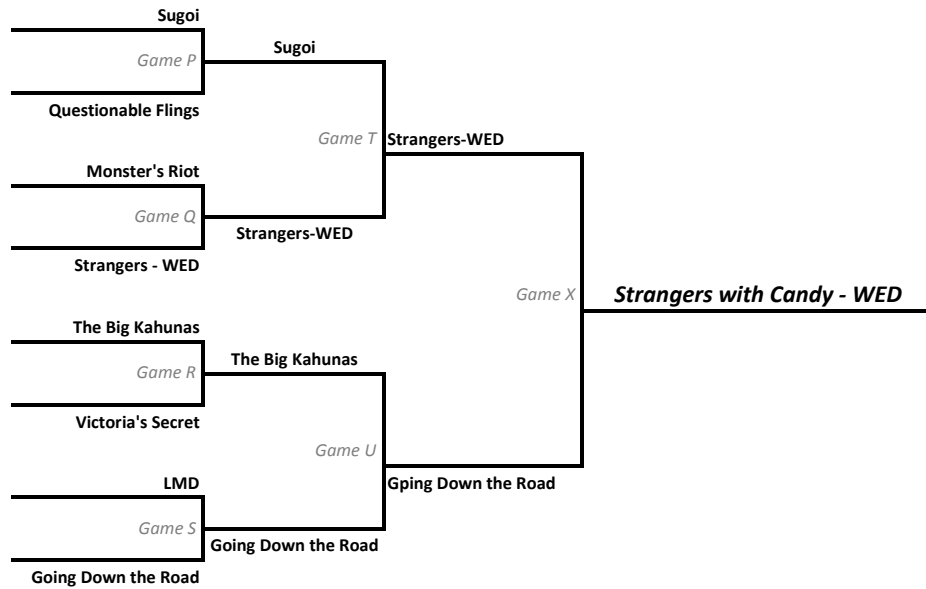

## Midseason Tournament - Tier 2 Playoffs (11th-18th place)

Tier 2 Ranking (11th-18th Place)
11 Sugoi
12 LMD
13 The Big Kahunas
14 Monster's Riot
15 Strangers - WED
16 Victoria's Secret
17 Going Down the Road
18 Questionable Flings