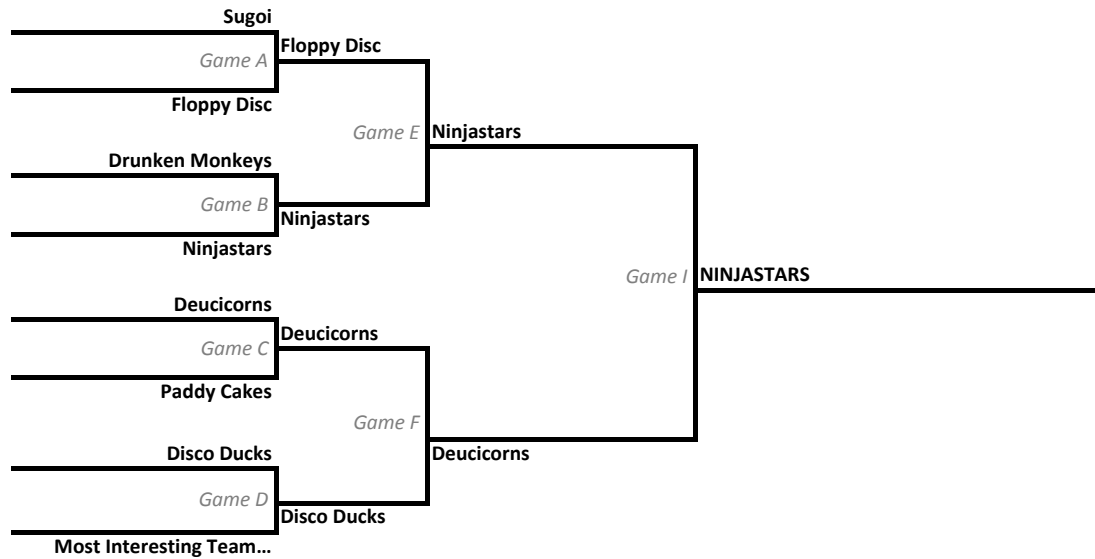

Summer Experience - C-D Division Playoffs

C-D Division Playoffs	
1	Sugoi
2	Disco Ducks
3	Deucicorns
4	Drunken Monkeys
5	Ninjastars
6	Paddy Cakes
7	Most Interesting Team...
8	Floppy Disc

9:30 AM to 10:55 AM	<table border="1"> <thead> <tr> <th>Hockey 1</th> <th>Score</th> <th>Spirit</th> </tr> </thead> <tbody> <tr><td>Sugoi</td><td>9</td><td></td></tr> <tr><td>vs.</td><td></td><td><i>Game A</i></td></tr> <tr><td>Floppy Disc</td><td>10</td><td></td></tr> </tbody> </table>	<table border="1"> <thead> <tr> <th>Hockey 2</th> <th>Score</th> <th>Spirit</th> </tr> </thead> <tbody> <tr><td>Drunken Monkeys</td><td>11</td><td></td></tr> <tr><td>vs.</td><td></td><td><i>Game B</i></td></tr> <tr><td>Ninjastars</td><td>15</td><td></td></tr> </tbody> </table>	<table border="1"> <thead> <tr> <th>Hockey 5</th> <th>Score</th> <th>Spirit</th> </tr> </thead> <tbody> <tr><td>Deucicorns</td><td>12</td><td></td></tr> <tr><td>vs.</td><td></td><td><i>Game C</i></td></tr> <tr><td>Paddy Cakes</td><td>6</td><td></td></tr> </tbody> </table>	<table border="1"> <thead> <tr> <th>Ultimate A</th> <th>Score</th> <th>Spirit</th> </tr> </thead> <tbody> <tr><td>Disco Ducks</td><td>11</td><td></td></tr> <tr><td>vs.</td><td></td><td><i>Game D</i></td></tr> <tr><td>Most Interesting Team...</td><td>10</td><td></td></tr> </tbody> </table>		
	11:00 AM to 12:25 PM	<table border="1"> <thead> <tr> <th>Hockey 5</th> <th>Score</th> <th>Spirit</th> </tr> </thead> <tbody> <tr><td>Sugoi</td><td>6</td><td></td></tr> <tr><td>vs.</td><td></td><td><i>Game G</i></td></tr> <tr><td>Drunken Monkeys</td><td>10</td><td></td></tr> </tbody> </table>	<table border="1"> <thead> <tr> <th>Ultimate A</th> <th>Score</th> <th>Spirit</th> </tr> </thead> <tbody> <tr><td>Paddy Cakes</td><td>12</td><td></td></tr> <tr><td>vs.</td><td></td><td><i>Game H</i></td></tr> <tr><td>Most Interesting Team...</td><td>9</td><td></td></tr> </tbody> </table>			
		12:30 PM to 1:55 PM	<table border="1"> <thead> <tr> <th>Hockey 3</th> <th>Score</th> <th>Spirit</th> </tr> </thead> <tbody> <tr><td>Floppy Disc</td><td>5</td><td></td></tr> <tr><td>vs.</td><td></td><td><i>Game E</i></td></tr> <tr><td>Ninjastars</td><td>11</td><td></td></tr> </tbody> </table>	<table border="1"> <thead> <tr> <th>Hockey 4</th> <th>Score</th> <th>Spirit</th> </tr> </thead> <tbody> <tr><td>Deucicorns</td><td>10</td><td></td></tr> <tr><td>vs.</td><td></td><td><i>Game F</i></td></tr> <tr><td>Disco Ducks</td><td>6</td><td></td></tr> </tbody> </table>		
2:00 PM to 3:25 PM			<table border="1"> <thead> <tr> <th>Hockey 1</th> <th>Score</th> <th>Spirit</th> </tr> </thead> <tbody> <tr><td>Ninjastars</td><td>12</td><td></td></tr> <tr><td>vs.</td><td></td><td><i>Game I</i></td></tr> <tr><td>Deucicorns</td><td>6</td><td></td></tr> </tbody> </table>	<table border="1"> <thead> <tr> <th>Hockey 5</th> <th>Score</th> <th>Spirit</th> </tr> </thead> <tbody> <tr><td>Floppy Disc</td><td>5</td><td></td></tr> <tr><td>vs.</td><td></td><td><i>Game J</i></td></tr> <tr><td>Disco Ducks</td><td>8</td><td></td></tr> </tbody> </table>	<table border="1"> <thead> <tr> <th>Hockey 6</th> <th>Score</th> <th>Spirit</th> </tr> </thead> <tbody> <tr><td>Drunken Monkeys</td><td>X</td><td></td></tr> <tr><td>vs.</td><td></td><td><i>Game K</i></td></tr> <tr><td>Paddy Cakes</td><td>X</td><td></td></tr> </tbody> </table>	<table border="1"> <thead> <tr> <th>Ultimate A</th> <th>Score</th> <th>Spirit</th> </tr> </thead> <tbody> <tr><td>Sugoi</td><td>X</td><td></td></tr> <tr><td>vs.</td><td></td><td><i>Game L</i></td></tr> <tr><td>Most Interesting Team...</td><td>X</td><td></td></tr> </tbody> </table>

1st Place

3rd Place

5th Place

7th Place