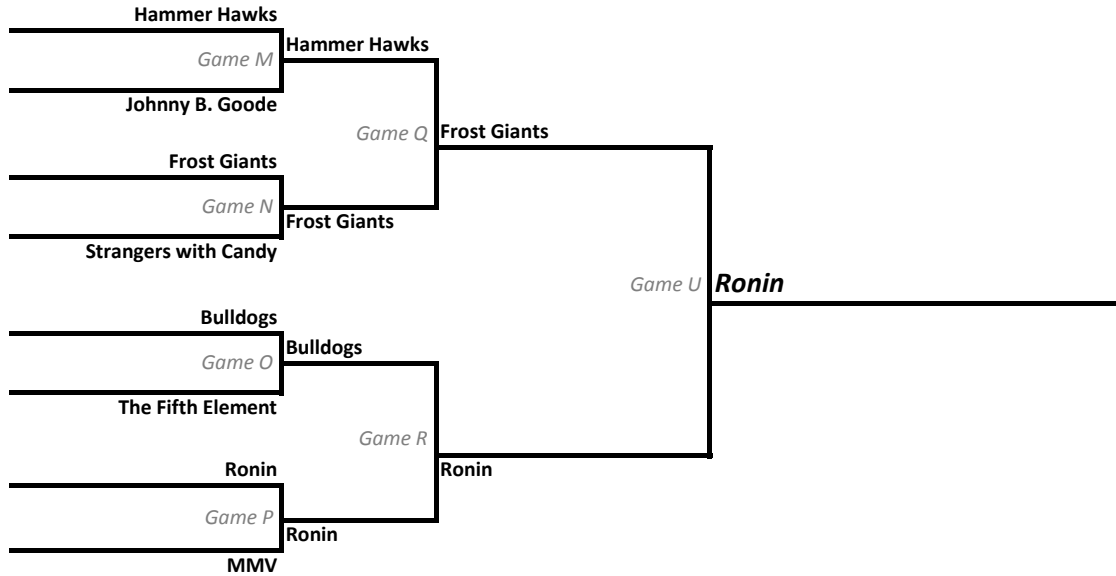

Summer Experience - A-B Division Playoffs

A-B Division Playoffs	
1	Hammer Hawks
2	Ronin
3	Bulldogs
4	Frost Giants
5	Strangers with Candy
6	The Fifth Element
7	MMV
8	Johnny B. Goode

11:00 AM to 12:25 PM	<table border="1"> <thead> <tr> <th>Hockey 1</th> <th>Score</th> <th>Spirit</th> </tr> </thead> <tbody> <tr> <td>Hammer Hawks</td> <td>10</td> <td></td> </tr> <tr> <td>vs.</td> <td></td> <td>Game M</td> </tr> <tr> <td>Johnny B. Goode</td> <td>9</td> <td></td> </tr> </tbody> </table>	<table border="1"> <thead> <tr> <th>Hockey 2</th> <th>Score</th> <th>Spirit</th> </tr> </thead> <tbody> <tr> <td>Frost Giants</td> <td>13</td> <td></td> </tr> <tr> <td>vs.</td> <td></td> <td>Game N</td> </tr> <tr> <td>Strangers with Candy</td> <td>8</td> <td></td> </tr> </tbody> </table>	<table border="1"> <thead> <tr> <th>Hockey 5</th> <th>Score</th> <th>Spirit</th> </tr> </thead> <tbody> <tr> <td>Bulldogs</td> <td>10</td> <td></td> </tr> <tr> <td>vs.</td> <td></td> <td>Game O</td> </tr> <tr> <td>The Fifth Element</td> <td>6</td> <td></td> </tr> </tbody> </table>	<table border="1"> <thead> <tr> <th>Ultimate A</th> <th>Score</th> <th>Spirit</th> </tr> </thead> <tbody> <tr> <td>Ronin</td> <td>14</td> <td></td> </tr> <tr> <td>vs.</td> <td></td> <td>Game P</td> </tr> <tr> <td>MMV</td> <td>5</td> <td></td> </tr> </tbody> </table>		
	12:30 PM to 1:55 PM	<table border="1"> <thead> <tr> <th>Hockey 3</th> <th>Score</th> <th>Spirit</th> </tr> </thead> <tbody> <tr> <td>Hammer Hawks</td> <td>6</td> <td></td> </tr> <tr> <td>vs.</td> <td></td> <td>Game Q</td> </tr> <tr> <td>Frost Giants</td> <td>15</td> <td></td> </tr> </tbody> </table>	<table border="1"> <thead> <tr> <th>Hockey 4</th> <th>Score</th> <th>Spirit</th> </tr> </thead> <tbody> <tr> <td>Bulldogs</td> <td>10</td> <td></td> </tr> <tr> <td>vs.</td> <td></td> <td>Game R</td> </tr> <tr> <td>Ronin</td> <td>14</td> <td></td> </tr> </tbody> </table>	<table border="1"> <thead> <tr> <th>Hockey 5</th> <th>Score</th> <th>Spirit</th> </tr> </thead> <tbody> <tr> <td>Johnny B. Goode</td> <td>9</td> <td></td> </tr> <tr> <td>vs.</td> <td></td> <td>Game S</td> </tr> <tr> <td>Strangers with Candy</td> <td>8</td> <td></td> </tr> </tbody> </table>	<table border="1"> <thead> <tr> <th>Ultimate A</th> <th>Score</th> <th>Spirit</th> </tr> </thead> <tbody> <tr> <td>The Fifth Element</td> <td>15</td> <td></td> </tr> <tr> <td>vs.</td> <td></td> <td>Game T</td> </tr> <tr> <td>MMV</td> <td>5</td> <td></td> </tr> </tbody> </table>	
		3:30 PM to 4:55 PM	Games V, W and X can begin their games earlier than the scheduled time			
<table border="1"> <thead> <tr> <th>Hockey 1</th> <th>Score</th> <th>Spirit</th> </tr> </thead> <tbody> <tr> <td>Frost Giants</td> <td>9</td> <td></td> </tr> <tr> <td>vs.</td> <td></td> <td>Game U</td> </tr> <tr> <td>Ronin</td> <td>14</td> <td></td> </tr> </tbody> </table>			<table border="1"> <thead> <tr> <th>Hockey 5</th> <th>Score</th> <th>Spirit</th> </tr> </thead> <tbody> <tr> <td>Hammer Hawks</td> <td>11</td> <td></td> </tr> <tr> <td>vs.</td> <td></td> <td>Game V</td> </tr> <tr> <td>Bulldogs</td> <td>7</td> <td></td> </tr> </tbody> </table>	<table border="1"> <thead> <tr> <th>Hockey 6</th> <th>Score</th> <th>Spirit</th> </tr> </thead> <tbody> <tr> <td>Johnny B. Goode</td> <td>13</td> <td></td> </tr> <tr> <td>vs.</td> <td></td> <td>Game W</td> </tr> <tr> <td>The Fifth Element</td> <td>9</td> <td></td> </tr> </tbody> </table>	<table border="1"> <thead> <tr> <th>Ultimate A</th> <th>Score</th> <th>Spirit</th> </tr> </thead> <tbody> <tr> <td>Strangers with Candy</td> <td>10</td> <td></td> </tr> <tr> <td>vs.</td> <td></td> <td>Game X</td> </tr> <tr> <td>MMV</td> <td>11</td> <td></td> </tr> </tbody> </table>	
<i>1st Place</i>	<i>3rd Place</i>		<i>5th Place</i>	<i>7th Place</i>