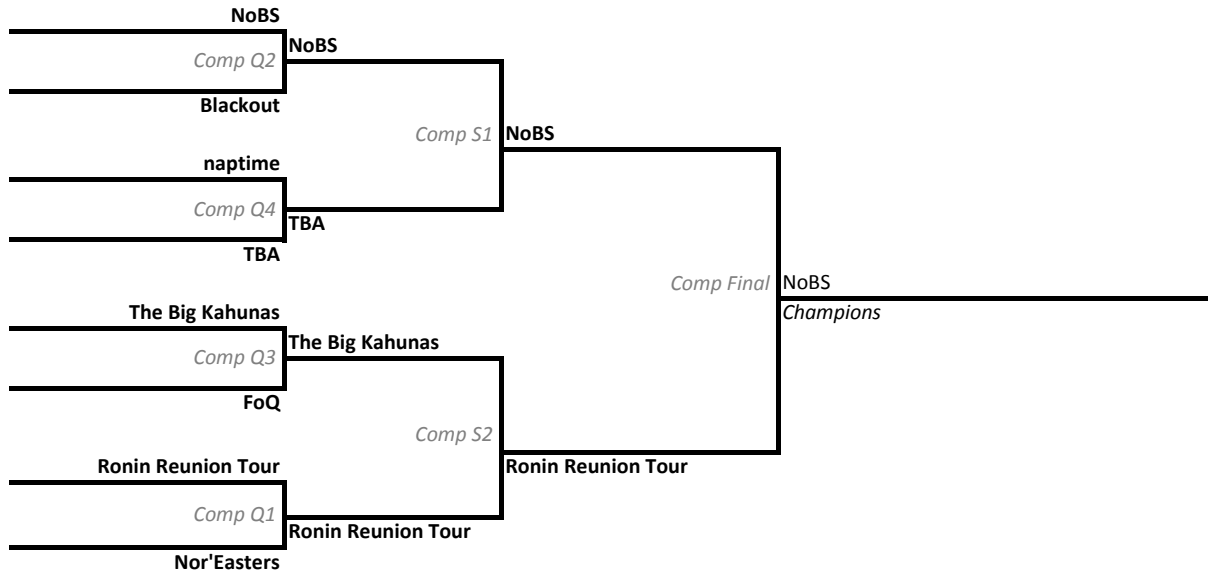

Time	Match	Score	Spirit	Match	Score	Spirit	Match	Score	Spirit	Match	Score	Spirit			
9 to 10:30	FH3: The Fifth Element vs. ninjastars	15	2	FH4: Buttermilk vs. Strangers With Candy	14	12	FH5: Justdisc League vs. Force Lions	15	3	FH6: Go Down The Road vs. klmnop	15	3	ULTI A: Discs in a Box vs. No Name	15	2
	Inter Q1			Inter Q2			Inter Q3			Inter Q4			Inter C1		
10:40 to 12:10	FH3: Buttermilk vs. The Fifth Element	2	15	FH4: Justdisc League vs. Go Down The Road	8	12	FH5: Strangers With Candy vs. ninjastars	7	12	FH6: Force Lions vs. klmnop	10	8	ULTI A: Carnivorous Sheep vs. Pistol Shrimp	11	12
	Inter S1			Inter S2			Inter 5-8th A			Inter 5-8th B			Inter C2		
12:30 to 2:00	FH1: The Fifth Element vs. Go Down The Road			FH2: Discs in a Box vs. Pistol Shrimp	9	10	FH3: No Name vs. Carnivorous Sheep	5	15						
	Inter Final			Inter 9th			Inter 11th								
2:10 to 3:40	FH5: Buttermilk vs. Justdisc League	9	3	FH6: ninjastars vs. Force Lions	14	3	RE1: Strangers With Candy vs. klmnop	15	0						
	Inter 3rd			Inter 5th			Inter 7th								

1st Place

9th Place

11th Place

3rd Place

5th Place

7th Place

Midseason Classic - Competitive Playoffs

D-E Division Playoffs	
1	NoBS
2	Ronin Reunion Tour
3	The Big Kahunas
4	naptime
5	TBA
6	FoQ
7	Nor'Easters
8	Blackout

	FH1	Score	Spirit	FH2	Score	Spirit	RE1	Score	Spirit	RE2	Score	Spirit
9 to 10:30	Ronin Reunion Tour	15		NoBS	15		The Big Kahunas	15		naptime	12	
	vs.		<i>Comp Q1</i>	vs.		<i>Comp Q2</i>	vs.		<i>Comp Q3</i>	vs.		<i>Comp Q4</i>
	Nor'Easters	8		Blackout	7		FoQ	12		TBA	15	
10:40 to 12:10	NoBS	12		The Big Kahunas	5		Blackout	8		FoQ	15	
	vs.		<i>Comp S1</i>	vs.		<i>Comp S2</i>	vs.		<i>Comp 5-8th A</i>	vs.		<i>Comp 5-8th B</i>
	TBA	10		Ronin Reunion Tour	15		naptime	15		Nor'Easters	10	
2:10 to 3:40	NoBS	14		TBA	15		naptime	13		Blackout	7	
	vs.		<i>Comp Final</i>	vs.		<i>Comp 3rd</i>	vs.		<i>Comp 5th</i>	vs.		<i>Comp 7th</i>
	Ronin Reunion Tour	9		The Big Kahunas	14		FoQ	6		Nor'Easters	5	
	1st Place			3rd Place			5th Place			7th Place		