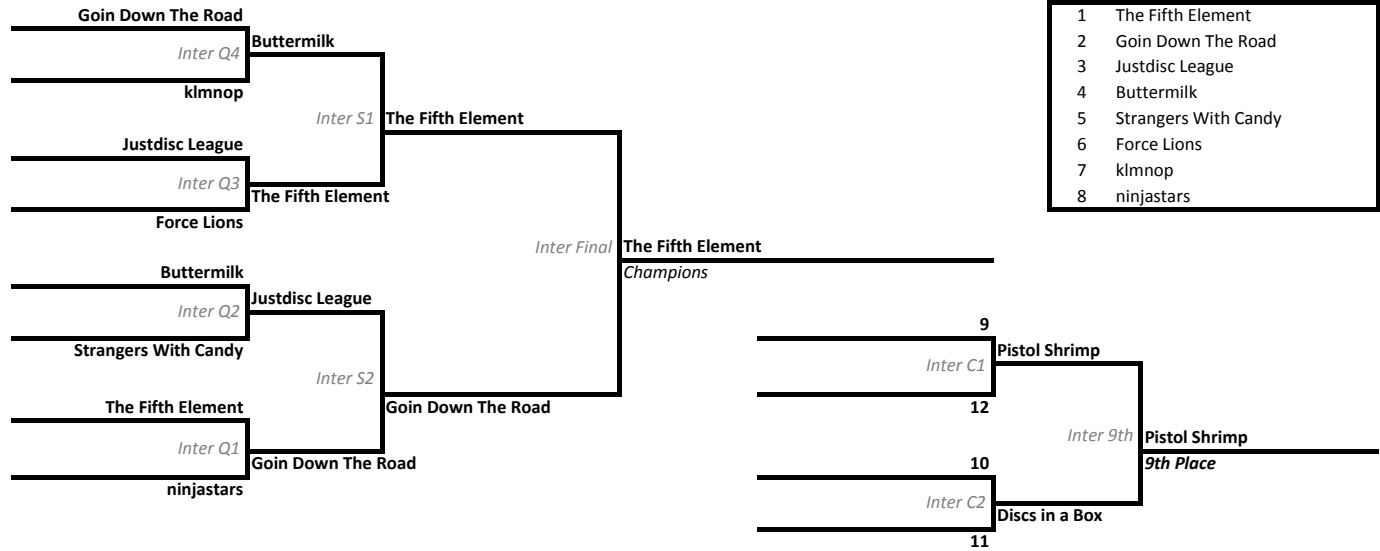

Midseason Classic - Inter/Rec Division Playoffs

A-C Division Playoffs	
1	The Fifth Element
2	Go Down The Road
3	Justdisc League
4	Buttermilk
5	Strangers With Candy
6	Force Lions
7	klmnop
8	ninjastars

A-C Division Consolation Playoffs	
9	Discs in a Box
10	Carnivorous Sheep
11	Pistol Shrimp
12	No Name

Time	Match	Score	Spirit	Match	Score	Spirit	Match	Score	Spirit	Match	Score	Spirit			
9 to 10:30	FH3: The Fifth Element vs. ninjastars	15	2	FH4: Buttermilk vs. Strangers With Candy	14	12	FH5: Justdisc League vs. Force Lions	15	3	FH6: Go Down The Road vs. klmnop	15	3	ULTI A: Discs in a Box vs. No Name	15	2
	Inter Q1			Inter Q2			Inter Q3			Inter Q4			Inter C1		
10:40 to 12:10	FH3: Buttermilk vs. The Fifth Element	2	15	FH4: Justdisc League vs. Go Down The Road	8	12	FH5: Strangers With Candy vs. ninjastars	7	12	FH6: Force Lions vs. klmnop	10	8	ULTI A: Carnivorous Sheep vs. Pistol Shrimp	11	12
	Inter S1			Inter S2			Inter 5-8th A			Inter 5-8th B			Inter C2		
12:30 to 2:00	FH1: The Fifth Element vs. Go Down The Road			FH2: Discs in a Box vs. Pistol Shrimp	9	10	FH3: No Name vs. Carnivorous Sheep	5	15						
	Inter Final			Inter 9th			Inter 11th								
2:10 to 3:40	FH5: Buttermilk vs. Justdisc League	9	3	FH6: ninjastars vs. Force Lions	14	3	RE1: Strangers With Candy vs. klmnop	15	0						
	Inter 3rd			Inter 5th			Inter 7th								

1st Place

9th Place

11th Place

3rd Place

5th Place

7th Place