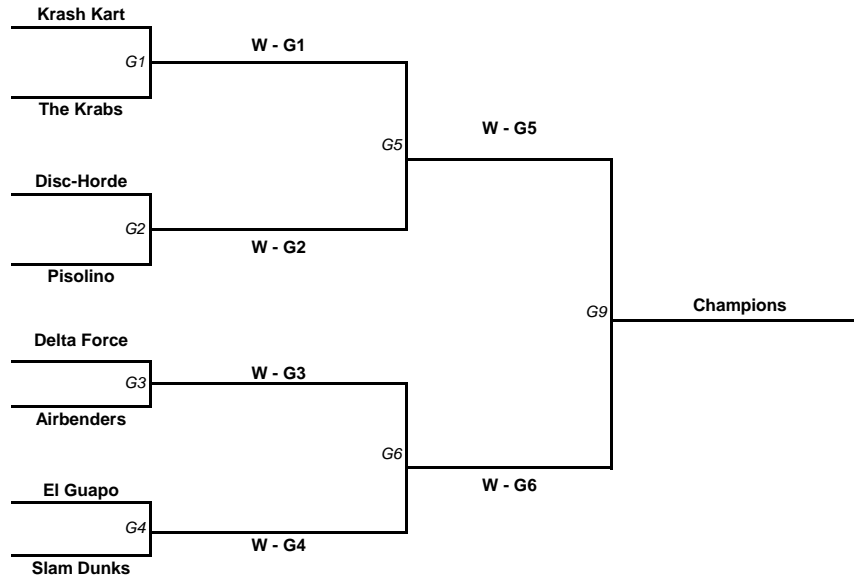

2018 TUC Monday Intermediate Tier 1 Playoffs

8 Team Bracket
Krash Kart
Delta Force
El Guapo
Disc-Horde
Pisolino
Slam Dunks
Airbenders
The Krabs

Time	Field Hockey 1	Score	Spirit
10:40	Krash Kart		
to	vs.	G 1	
11:55	The Krabs		

Field Hockey 2	Score	Spirit
Disc-Horde		
vs.	G 2	
Pisolino		

Field Hockey 3	Score	Spirit
Delta Force		
vs.	G 3	
Airbenders		

Field Hockey 4	Score	Spirit
El Guapo		
vs.	G 4	
Slam Dunks		

Time	Field Hockey 1	Score	Spirit
12:00	W - G1		
to	vs.	G 5	
1:15	W - G2		

Field Hockey 2	Score	Spirit
W - G3		
vs.	G 6	
W - G4		

Field Hockey 3	Score	Spirit
L - G1		
vs.	G 7	
L - G2		

Field Hockey 4	Score	Spirit
L - G3		
vs.	G 8	
L - G4		

Time	Field Hockey 1	Score	Spirit
1:20	W - G5		
to	vs.	G 9	
2:35	W - G6		

Field Hockey 2	Score	Spirit
L - G5		
vs.	G 10	
L - G6		

Field Hockey 3	Score	Spirit
W - G7		
vs.	G 11	
W - G8		

Field Hockey 4	Score	Spirit
L - G7		
vs.	G 12	
L - G8		

1st / 2nd Place

3rd / 4th Place

5th / 6th Place

7th / 8th Place