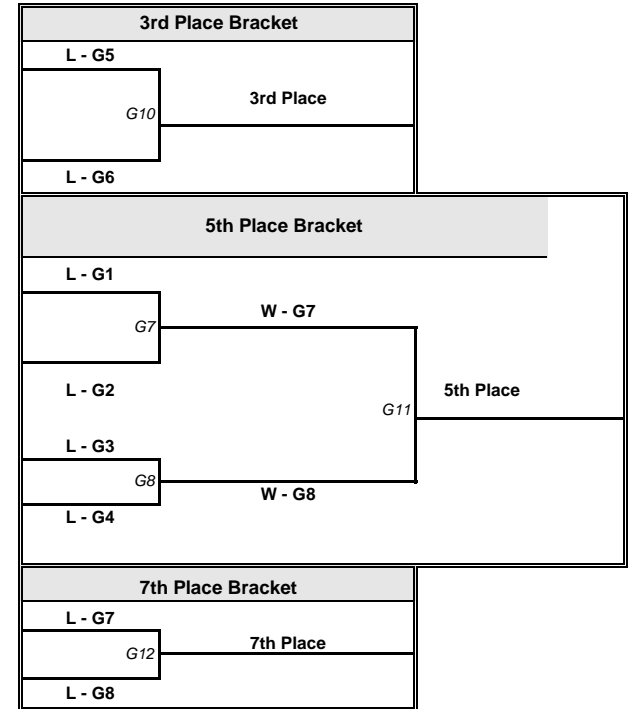

2018 TUC Monday Intermediate Tier 1 Playoffs

8 Team Bracket
Krash Kart
Delta Force
El Guapo
Disc-Horde
Pisolino
Slam Dunks
Airbenders
The Krabs

Time	Field Hockey 1	Score	Spirit
10:40	Krash Kart		
to	vs.	G 1	
11:55	The Krabs		

Field Hockey 2	Score	Spirit
Disc-Horde		
vs.	G 2	
Pisolino		

Field Hockey 3	Score	Spirit
Delta Force		
vs.	G 3	
Airbenders		

Field Hockey 4	Score	Spirit
El Guapo		
vs.	G 4	
Slam Dunks		

Time	Field Hockey 1	Score	Spirit
12:00	W - G1		
to	vs.	G 5	
1:15	W - G2		

Field Hockey 2	Score	Spirit
W - G3		
vs.	G 6	
W - G4		

Field Hockey 3	Score	Spirit
L - G1		
vs.	G 7	
L - G2		

Field Hockey 4	Score	Spirit
L - G3		
vs.	G 8	
L - G4		

Time	Field Hockey 1	Score	Spirit
1:20	W - G5		
to	vs.	G 9	
2:35	W - G6		

Field Hockey 2	Score	Spirit
L - G5		
vs.	G 10	
L - G6		

Field Hockey 3	Score	Spirit
W - G7		
vs.	G 11	
W - G8		

Field Hockey 4	Score	Spirit
L - G7		
vs.	G 12	
L - G8		

1st / 2nd Place

3rd / 4th Place

5th / 6th Place

7th / 8th Place