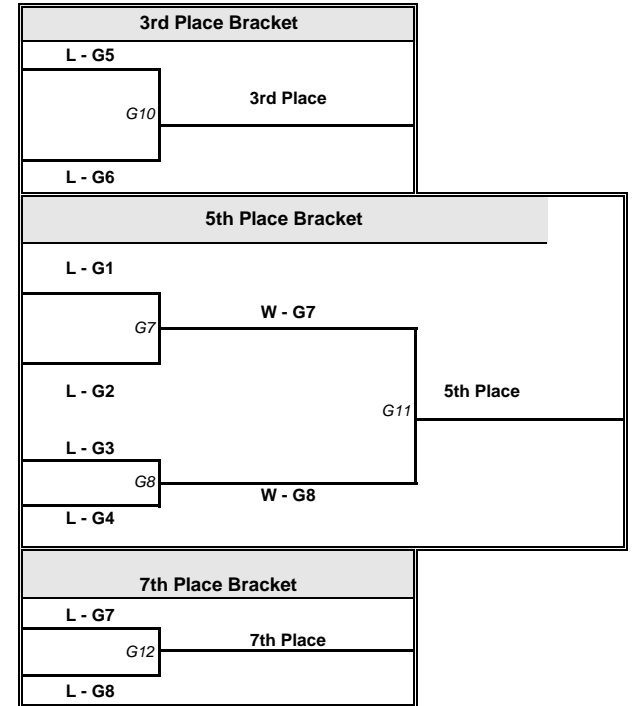

2018 TUC Thursday Intermediate Tier 1 Playoffs

8 Team Bracket
Panic!
Aldous Huxley
Parks & Wrecked
Magic Saucerers
Thundercats
SpiderMonkey
Flick Fu
UTSC

Time	Field Hockey 1	Score	Spirit
2:40	Panic!		
to	vs.	G 1	
3:55	UTSC		

Field Hockey 2	Score	Spirit
Magic Saucerers		
vs.	G 2	
Thundercats		

Field Hockey 3	Score	Spirit
Aldous Huxley		
vs.	G 3	
Flick Fu		

Field Hockey 4	Score	Spirit
Parks & Wrecked		
vs.	G 4	
SpiderMonkey		

Time	Field Hockey 2	Score	Spirit
4:00	W - G1		
to	vs.	G 5	
5:15	W - G2		

Field Hockey 3	Score	Spirit
W - G3		
vs.	G 6	
W - G4		

Field Hockey 4	Score	Spirit
L - G1		
vs.	G 7	
L - G2		

Field Hockey 5	Score	Spirit
L - G3		
vs.	G 8	
L - G4		

Time	Field Hockey 1	Score	Spirit
5:20	W - G5		
to	vs.	G 9	
6:35	W - G6		

Field Hockey 2	Score	Spirit
L - G5		
vs.	G 10	
L - G6		

Field Hockey 3	Score	Spirit
W - G7		
vs.	G 11	
W - G8		

Field Hockey 4	Score	Spirit
L - G7		
vs.	G 12	
L - G8		

1st / 2nd Place

3rd / 4th Place

5th / 6th Place

7th / 8th Place