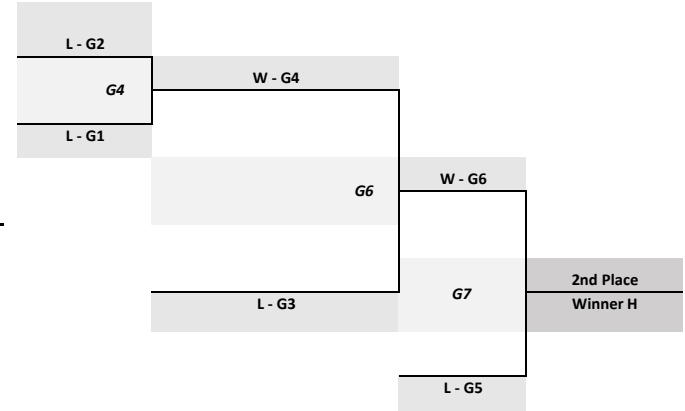

Consolation Bracket

2nd - 3rd Place