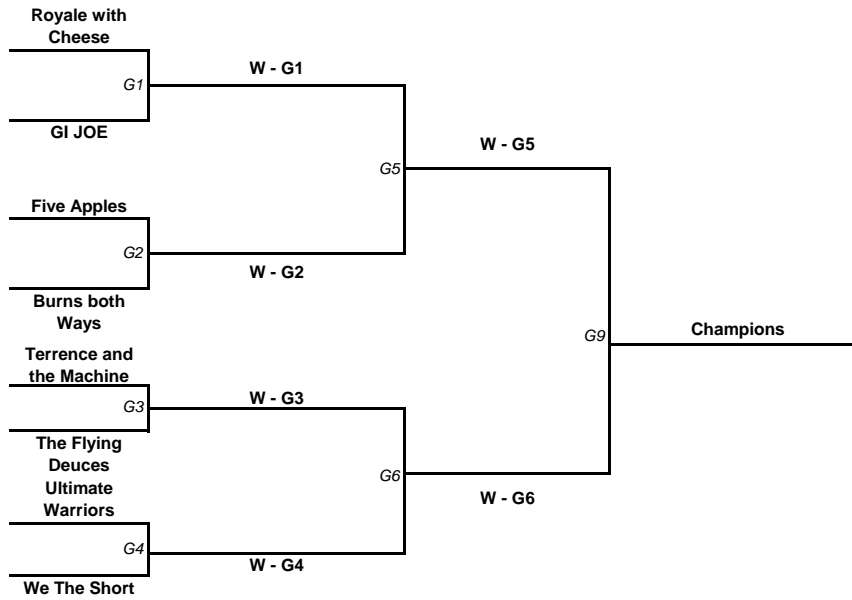

2018 TUC Wednesday Intermediate Tier 1 Playoffs

8 Team Bracket
Royale with Cheese
Terrence and the Machine
Ultimate Warriors
Five Apples
Burns both Ways
We The Short
The Flying Deuces
GI JOE

Time	Field Hockey 3	Score	Spirit
9:20	Royale with Cheese		
to	vs.	G 1	
10:35	GI JOE		

Field Hockey 4	Score	Spirit
Five Apples		
vs.	G 2	
Burns both Ways		

Field Hockey 5	Score	Spirit
Terrence and the Machine		
vs.	G 3	
The Flying Deuces		

Field Hockey 6	Score	Spirit
Ultimate Warriors		
vs.	G 4	
We The Short		

Time	Field Hockey 3	Score	Spirit
10:40	W - G1		
to	vs.	G 5	
11:55	W - G2		

Field Hockey 4	Score	Spirit
W - G3		
vs.	G 6	
W - G4		

Field Hockey 5	Score	Spirit
L - G1		
vs.	G 7	
L - G2		

Field Hockey 6	Score	Spirit
L - G3		
vs.	G 8	
L - G4		

Time	Field Hockey 3	Score	Spirit
12:00	W - G5		
to	vs.	G 9	
1:15	W - G6		

Field Hockey 4	Score	Spirit
L - G5		
vs.	G 10	
L - G6		

Field Hockey 5	Score	Spirit
W - G7		
vs.	G 11	
W - G8		

Field Hockey 6	Score	Spirit
L - G7		
vs.	G 12	
L - G8		

1st / 2nd Place

3rd / 4th Place

5th / 6th Place

7th / 8th Place