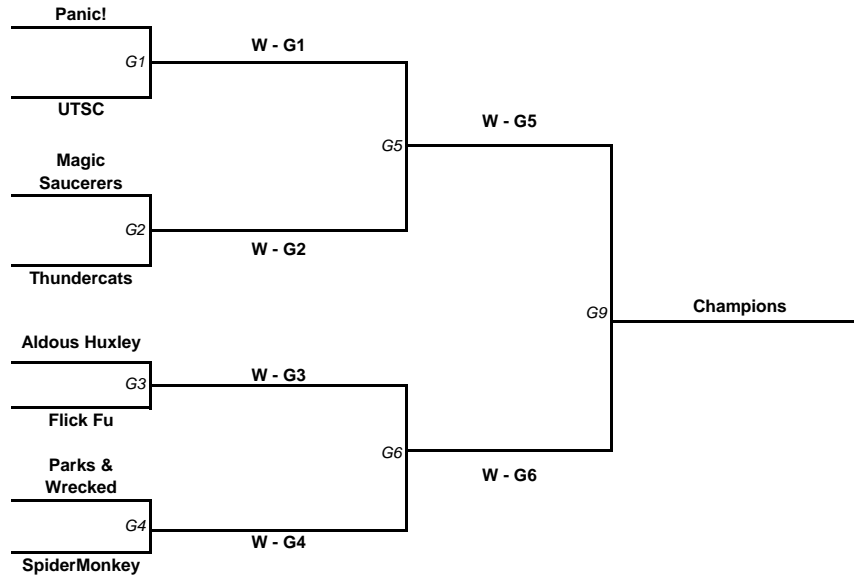

2018 TUC Thursday Intermediate Tier 1 Playoffs

8 Team Bracket
Panic!
Aldous Huxley
Parks & Wrecked
Magic Saucerers
Thundercats
SpiderMonkey
Flick Fu
UTSC

Time	Field Hockey 1	Score	Spirit
2:40	Panic!		
to	vs.	G 1	
3:55	UTSC		

Field Hockey 2	Score	Spirit
Magic Saucerers		
vs.	G 2	
Thundercats		

Field Hockey 3	Score	Spirit
Aldous Huxley		
vs.	G 3	
Flick Fu		

Field Hockey 4	Score	Spirit
Parks & Wrecked		
vs.	G 4	
SpiderMonkey		

Time	Field Hockey 2	Score	Spirit
4:00	W - G1		
to	vs.	G 5	
5:15	W - G2		

Field Hockey 3	Score	Spirit
W - G3		
vs.	G 6	
W - G4		

Field Hockey 4	Score	Spirit
L - G1		
vs.	G 7	
L - G2		

Field Hockey 5	Score	Spirit
L - G3		
vs.	G 8	
L - G4		

Time	Field Hockey 1	Score	Spirit
5:20	W - G5		
to	vs.	G 9	
6:35	W - G6		

Field Hockey 2	Score	Spirit
L - G5		
vs.	G 10	
L - G6		

Field Hockey 3	Score	Spirit
W - G7		
vs.	G 11	
W - G8		

Field Hockey 4	Score	Spirit
L - G7		
vs.	G 12	
L - G8		

1st / 2nd Place

3rd / 4th Place

5th / 6th Place

7th / 8th Place