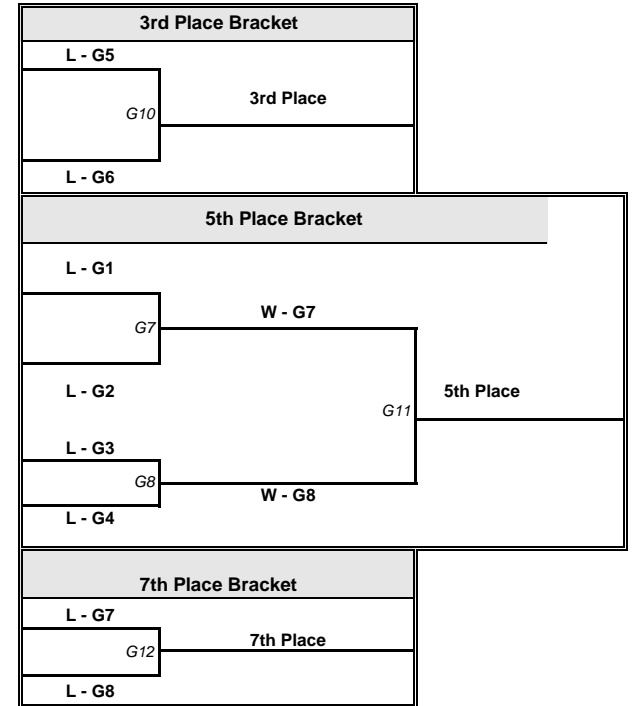

2018 TUC Wednesday Intermediate Tier 1 Playoffs

8 Team Bracket
Royale with Cheese
Terrence and the Machine
Ultimate Warriors
Five Apples
Burns both Ways
We The Short
The Flying Deuces
GI JOE

Time	Field Hockey 3	Score	Spirit
9:20	Royale with Cheese		
to	vs.	G 1	
10:35	GI JOE		

Field Hockey 4	Score	Spirit
Five Apples		
vs.	G 2	
Burns both Ways		

Field Hockey 5	Score	Spirit
Terrence and the Machine		
vs.	G 3	
The Flying Deuces		

Field Hockey 6	Score	Spirit
Ultimate Warriors		
vs.	G 4	
We The Short		

Time	Field Hockey 3	Score	Spirit
10:40	W - G1		
to	vs.	G 5	
11:55	W - G2		

Field Hockey 4	Score	Spirit
W - G3		
vs.	G 6	
W - G4		

Field Hockey 5	Score	Spirit
L - G1		
vs.	G 7	
L - G2		

Field Hockey 6	Score	Spirit
L - G3		
vs.	G 8	
L - G4		

Time	Field Hockey 3	Score	Spirit
12:00	W - G5		
to	vs.	G 9	
1:15	W - G6		

Field Hockey 4	Score	Spirit
L - G5		
vs.	G 10	
L - G6		

Field Hockey 5	Score	Spirit
W - G7		
vs.	G 11	
W - G8		

Field Hockey 6	Score	Spirit
L - G7		
vs.	G 12	
L - G8		

1st / 2nd Place

3rd / 4th Place

5th / 6th Place

7th / 8th Place