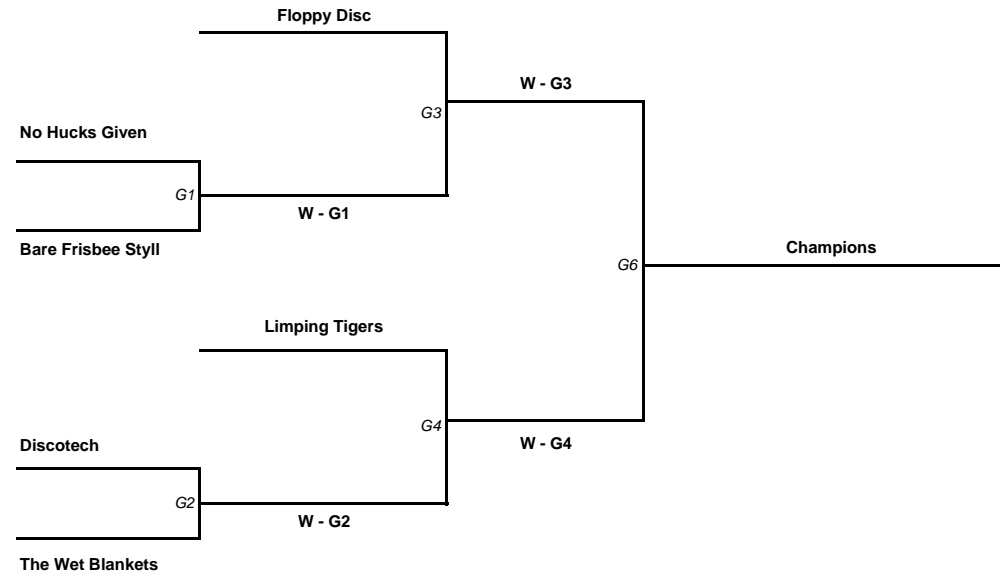

Rugby West 2	Score	Spirit
W - G2		
vs.	<b>G 5</b>	
W - G3		

Ultimate Field	Score	Spirit
L - G1		
vs.	<b>G 6</b>	
L - G3		

Time
4:00
to
5:15

Rugby West 1	Score	Spirit
L - G4		
vs.	<b>G 7</b>	
L - G5		

Rugby West 2	Score	Spirit
L - G2		
vs.	<b>G 8</b>	
L - G3		

Time
5:20
to
6:35

**3rd / 4th Place**

Rugby West 1	Score	Spirit
W - G4		
vs.	<b>G 9</b>	
W - G5		

Rugby West 2	Score	Spirit
L - G1		
vs.	<b>G 10</b>	
L - G2		

**1st / 2nd Place**

## 2018 TUC Thursday Intermediate Tier 3 Playoffs

6 Team Bracket
Floppy Disc
Limping Tigers
Discotech
No Hucks Given
Bare Frisbee Styll
The Wet Blankets

Time	Rugby East 1	Score	Spirit
1:20	No Hucks Given		
to	vs.	<b>G 1</b>	
2:35	Bare Frisbee Styll		