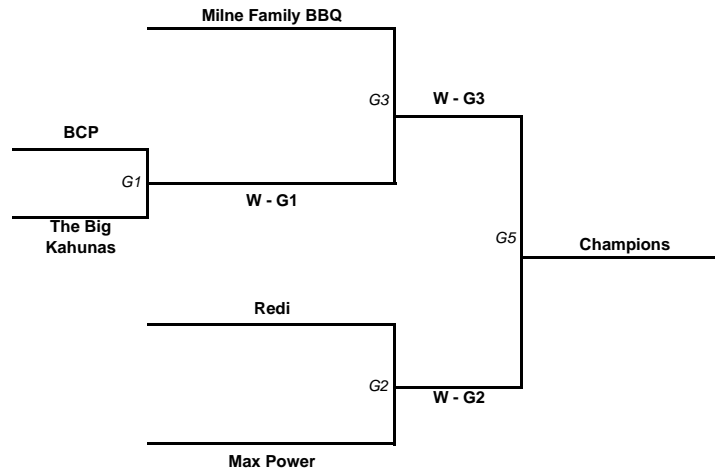

2018 TUC Wednesday Competitive Playoffs

5 Team Bracket
Milne Family BBQ
Redi
Max Power
Banana Crème Pie Rats
The Big Kahunas

Time	Field Hockey 1	Score	Spirit
9:20	Banana Crème Pie Rats		
to	vs.	G1	
10:35	The Big Kahunas		

Time	Field Hockey 1	Score	Spirit
10:40	W - G1		
to	vs.	G3	
11:55	Milne Family BBQ		

Time	Field Hockey 1	Score	Spirit
12:00	W - G3		
to	vs.	G5	
1:15	W - G2		

Winner 1st Place

Time	Field Hockey 1	Score	Spirit
1:20	W - G6		
to	vs.	G7	
2:35	L - G5		

2nd/3rd Place

Field Hockey 2	Score	Spirit
Redi		
vs.	G2	
Max Power		

Field Hockey 2	Score	Spirit
L - G2		
vs.	G4	
L - G1		

Field Hockey 2	Score	Spirit
W - G4		
vs.	G6	
L - G3		

Field Hockey 2	Score	Spirit
L - G4		
vs.	G8	
L - G6		

4th/5th Place