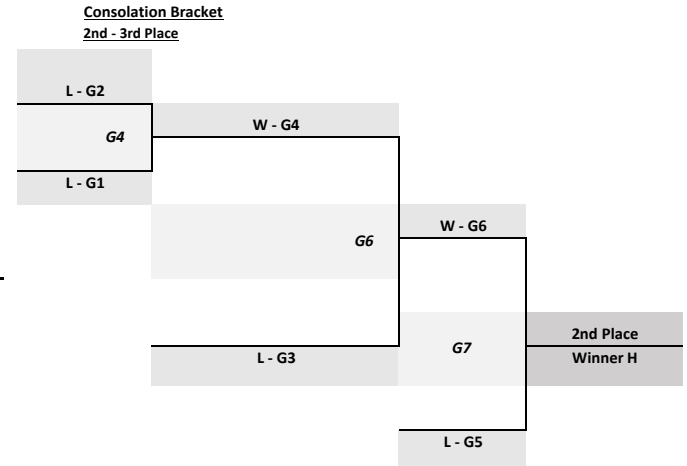

2018 TUC Wednesday Competitive Playoffs

5 Team Bracket
Milne Family BBQ
Redi
Max Power
Banana Crème Pie Rats
The Big Kahunas

Time	Field Hockey 1	Score	Spirit
9:20	Banana Crème Pie Rats		
to	vs.	G1	
10:35	The Big Kahunas		

Time	Field Hockey 1	Score	Spirit
10:40	W - G1		
to	vs.	G3	
11:55	Milne Family BBQ		

Time	Field Hockey 1	Score	Spirit
12:00	W - G3		
to	vs.	G5	
1:15	W - G2		

Winner 1st Place

Time	Field Hockey 1	Score	Spirit
1:20	W - G6		
to	vs.	G7	
2:35	L - G5		

2nd/3rd Place

Field Hockey 2	Score	Spirit
Redi		
vs.	G2	
Max Power		

Field Hockey 2	Score	Spirit
L - G2		
vs.	G4	
L - G1		

Field Hockey 2	Score	Spirit
W - G4		
vs.	G6	
L - G3		

Field Hockey 2	Score	Spirit
L - G4		
vs.	G8	
L - G6		

4th/5th Place