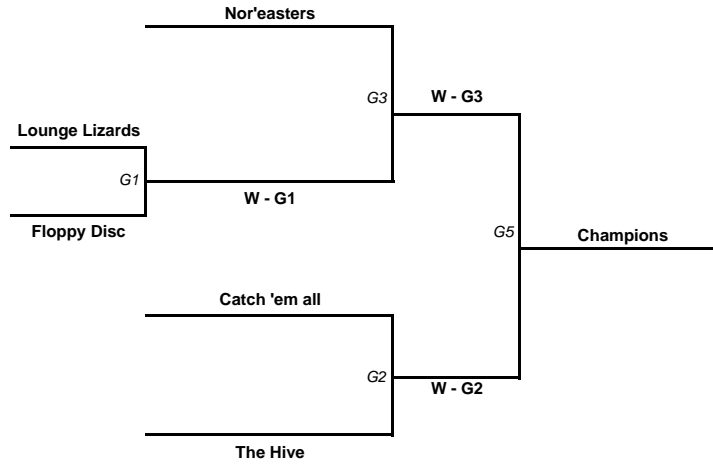

Field Hockey 2	Score	Spirit
W - G2		
vs.	<b>G 5</b>	
W - G3		

Field Hockey 3	Score	Spirit
L - G1		
vs.	<b>G 6</b>	
L - G3		

Time
5:20
to
6:35

Field Hockey 1	Score	Spirit
L - G4		
vs.	<b>G 7</b>	
L - G5		

Field Hockey 2	Score	Spirit
L - G2		
vs.	<b>G 8</b>	
L - G3		

**3rd / 4th Place**

Time
6:40
to
7:55

Field Hockey 1	Score	Spirit
W - G4		
vs.	<b>G 9</b>	
W - G5		

Field Hockey 2	Score	Spirit
L - G1		
vs.	<b>G 10</b>	
L - G2		

**1st / 2nd Place**

## 2018 TUC Tuesday Intermediate Tier 2 Playoffs

5 Team Bracket	
Nor'easters	
Catch 'em all	
The Hive	
Lounge Lizards	
Floppy Disc	