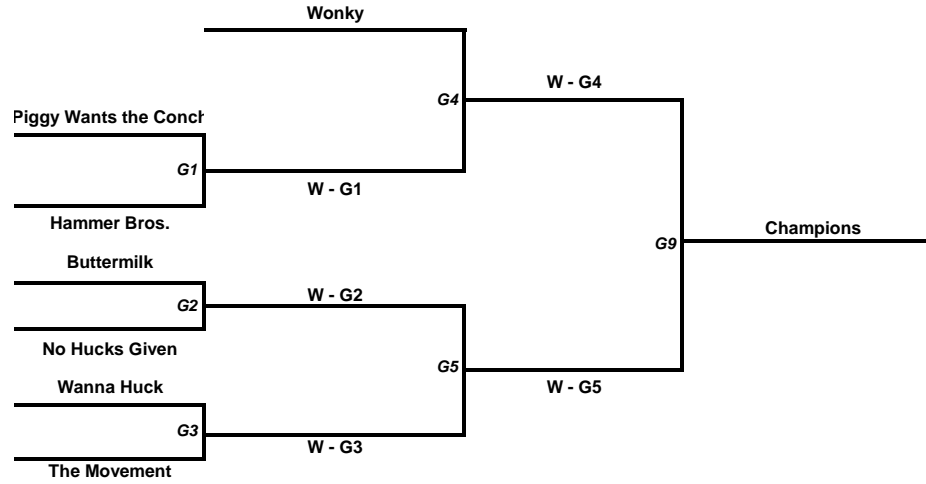

2018 TUC Tuesday Intermediate Tier 1 Playoffs

7 Team Bracket
Wonky
Buttermilk
Wanna Huck
Piggy Wants the Conch
Hammer Bros.
The Movement
No Hucks Given

Time
2:40
to
3:55

Field Hockey 1	Score	Spirit
Piggy Wants the Conch		
vs.	G 1	
Hammer Bros.		

Field Hockey 2	Score	Spirit
Buttermilk		
vs.	G 2	
No Hucks Given		

Field Hockey 3	Score	Spirit
Wanna Huck		
vs.	G 3	
The Movement		

Time
4:00
to
5:15

Field Hockey 1	Score	Spirit
W - G1		
vs.	G 4	
Wonky		

Field Hockey 2	Score	Spirit
W - G2		
vs.	G 5	
W - G3		

Field Hockey 3	Score	Spirit
L - G1		
vs.	G 6	
L - G3		

Time
5:20
to
6:35

Field Hockey 1	Score	Spirit
L - G4		
vs.	G 7	
L - G5		

Field Hockey 2	Score	Spirit
L - G2		
vs.	G 8	
L - G3		

3rd / 4th Place

Time
6:40
to
7:55

Field Hockey 1	Score	Spirit
W - G4		
vs.	G 9	
W - G5		

Field Hockey 2	Score	Spirit
L - G1		
vs.	G 10	
L - G2		

1st / 2nd Place