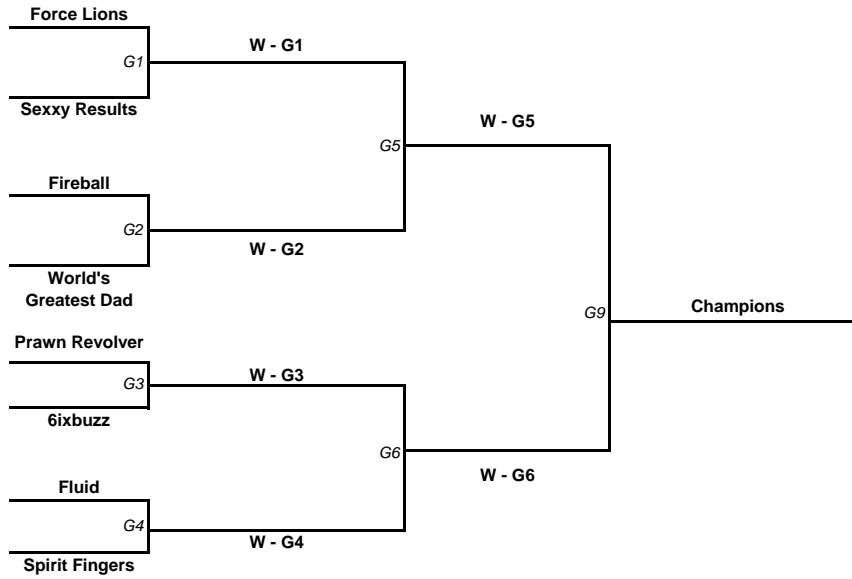

Field Hockey 6	Score	Spirit
L - G3		
vs.	<b>G 8</b>	
L - G4		

Time	Field Hockey 3	Score	Spirit
12:00	W - G5		
to	vs.	<b>G 9</b>	
1:15	W - G6		

Field Hockey 4	Score	Spirit
L - G5		
vs.	<b>G 10</b>	
L - G6		

Field Hockey 5	Score	Spirit
W - G7		
vs.	<b>G 11</b>	
W - G8		

Field Hockey 6	Score	Spirit
L - G7		
vs.	<b>G 12</b>	
L - G8		

1st / 2nd Place

3rd / 4th Place

5th / 6th Place

7th / 8th Place

## 2018 TUC Wednesday Intermediate Tier 2 Playoffs

8 Team Bracket
Force Lions
Prawn Revolver
Fluid
Fireball
World's Greatest Dad
Spirit Fingers
6ixbuzz
Sexy Results

Time	Rugby East 1	Score	Spirit
9:20	Force Lions		
to	vs.	<b>G 1</b>	
10:35	Sexy Results		