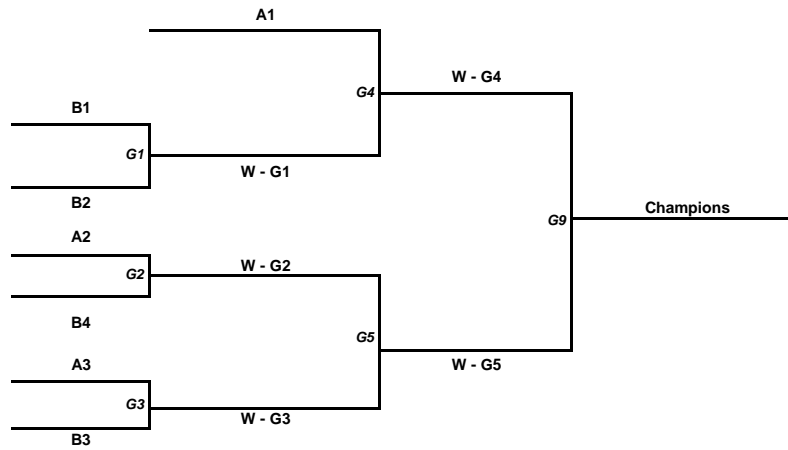

The TORO Invite 2018 - Junior Womens Sunday Bracket

7 Team Bracket
A1
A2
A3
B1
B2
B3
B4

Time
9:00
to
10:30

Field Hockey 4	Score	Spirit
B1		
vs.	G 1	
B2		

Field Hockey 5	Score	Spirit
A2		
vs.	G 2	
B4		

Field Hockey 6	Score	Spirit
A3		
vs.	G 3	
B3		

Time
10:40
to
12:10

Field Hockey 3	Score	Spirit
W - G1		
vs.	G 4	
A1		

Field Hockey 4	Score	Spirit
W - G2		
vs.	G 5	
W - G3		

Field Hockey 5	Score	Spirit
L - G2		
vs.	G 6	
L - G3		

Loser 7th Place

Time
12:20
to
1:50

Field Hockey 1	Score	Spirit
W - G4		
vs.	G 9	
W - G5		

1st / 2nd Place

Field Hockey 2	Score	Spirit
L - G4		
vs.	G 7	
L - G5		

3rd / 4th Place

Field Hockey 5	Score	Spirit
L - G1		
vs.	G 8	
W - G6		

5th / 6th Place