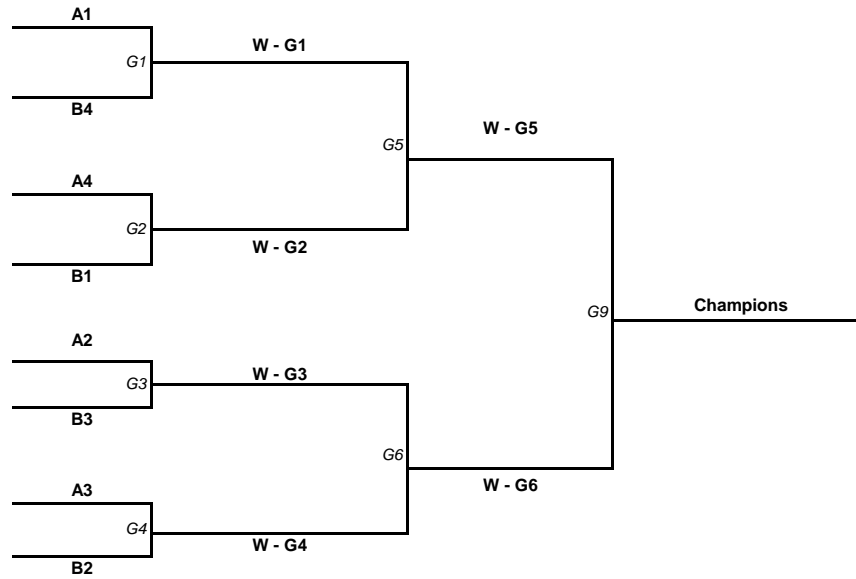

The TORO Invite 2018 - Junior Open Sunday Bracket

8 Team Bracket	
A1	
A2	
A3	
A4	
B1	
B2	
B3	
B4	

Time	Field Hockey 1	Score	Spirit
9:00	A1		
to	vs.	G 1	
10:30	B4		

Field Hockey 2	Score	Spirit
A4		
vs.	G 2	
B1		

Field Hockey 3	Score	Spirit
A2		
vs.	G 3	
B3		

Rugby East 1	Score	Spirit
A3		
vs.	G 4	
B2		

Time	Field Hockey 1	Score	Spirit
10:40	W - G1		
to	vs.	G 5	
12:10	W - G2		

Field Hockey 2	Score	Spirit
W - G3		
vs.	G 6	
W - G4		

Time	Field Hockey 3	Score	Spirit
12:20	L - G1		
to	vs.	G 7	
1:50	L - G2		

Field Hockey 4	Score	Spirit
L - G3		
vs.	G 8	
L - G4		

Time	Field Hockey 1	Score	Spirit
2:00	W - G5		
to	vs.	G 9	
3:30	W - G6		

Field Hockey 2	Score	Spirit
L - G5		
vs.	G 10	
L - G6		

Field Hockey 3	Score	Spirit
W - G7		
vs.	G 11	
W - G8		

Field Hockey 4	Score	Spirit
L - G7		
vs.	G 12	
L - G8		

1st / 2nd Place

3rd / 4th Place

5th / 6th Place

7th / 8th Place