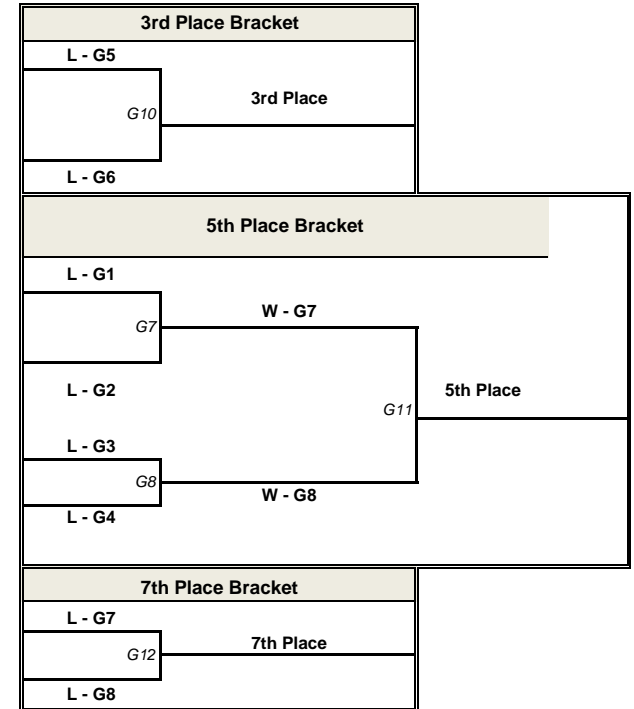

The TORO Invite 2018 - Junior Open Sunday Bracket

8 Team Bracket	
A1	
A2	
A3	
A4	
B1	
B2	
B3	
B4	

Time	Field Hockey 1	Score	Spirit
9:00	A1		
to	vs.	G 1	
10:30	B4		

Field Hockey 2	Score	Spirit
A4		
vs.	G 2	
B1		

Field Hockey 3	Score	Spirit
A2		
vs.	G 3	
B3		

Rugby East 1	Score	Spirit
A3		
vs.	G 4	
B2		

Time	Field Hockey 1	Score	Spirit
10:40	W - G1		
to	vs.	G 5	
12:10	W - G2		

Field Hockey 2	Score	Spirit
W - G3		
vs.	G 6	
W - G4		

Time	Field Hockey 3	Score	Spirit
12:20	L - G1		
to	vs.	G 7	
1:50	L - G2		

Field Hockey 4	Score	Spirit
L - G3		
vs.	G 8	
L - G4		

Time	Field Hockey 1	Score	Spirit
2:00	W - G5		
to	vs.	G 9	
3:30	W - G6		

Field Hockey 2	Score	Spirit
L - G5		
vs.	G 10	
L - G6		

Field Hockey 3	Score	Spirit
W - G7		
vs.	G 11	
W - G8		

Field Hockey 4	Score	Spirit
L - G7		
vs.	G 12	
L - G8		

1st / 2nd Place

3rd / 4th Place

5th / 6th Place

7th / 8th Place