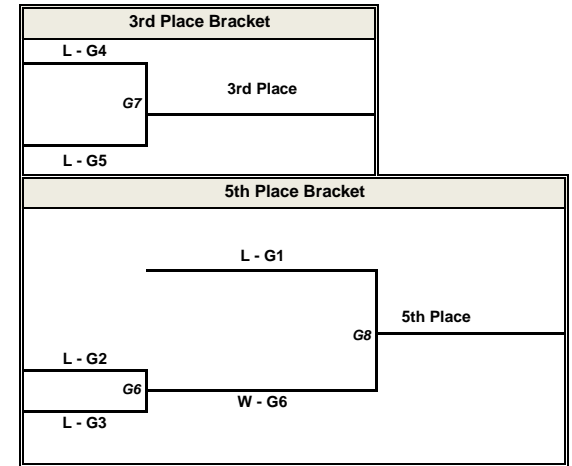

The TORO Invite 2018 - Junior Womens Sunday Bracket

7 Team Bracket
A1
A2
A3
B1
B2
B3
B4

Time
9:00
to
10:30

Field Hockey 4	Score	Spirit
B1		
vs.	G 1	
B2		

Field Hockey 5	Score	Spirit
A2		
vs.	G 2	
B4		

Field Hockey 6	Score	Spirit
A3		
vs.	G 3	
B3		

Time
10:40
to
12:10

Field Hockey 3	Score	Spirit
W - G1		
vs.	G 4	
A1		

Field Hockey 4	Score	Spirit
W - G2		
vs.	G 5	
W - G3		

Field Hockey 5	Score	Spirit
L - G2		
vs.	G 6	
L - G3		

Loser 7th Place

Time
12:20
to
1:50

Field Hockey 1	Score	Spirit
W - G4		
vs.	G 9	
W - G5		

1st / 2nd Place

Field Hockey 2	Score	Spirit
L - G4		
vs.	G 7	
L - G5		

3rd / 4th Place

Field Hockey 5	Score	Spirit
L - G1		
vs.	G 8	
W - G6		

5th / 6th Place