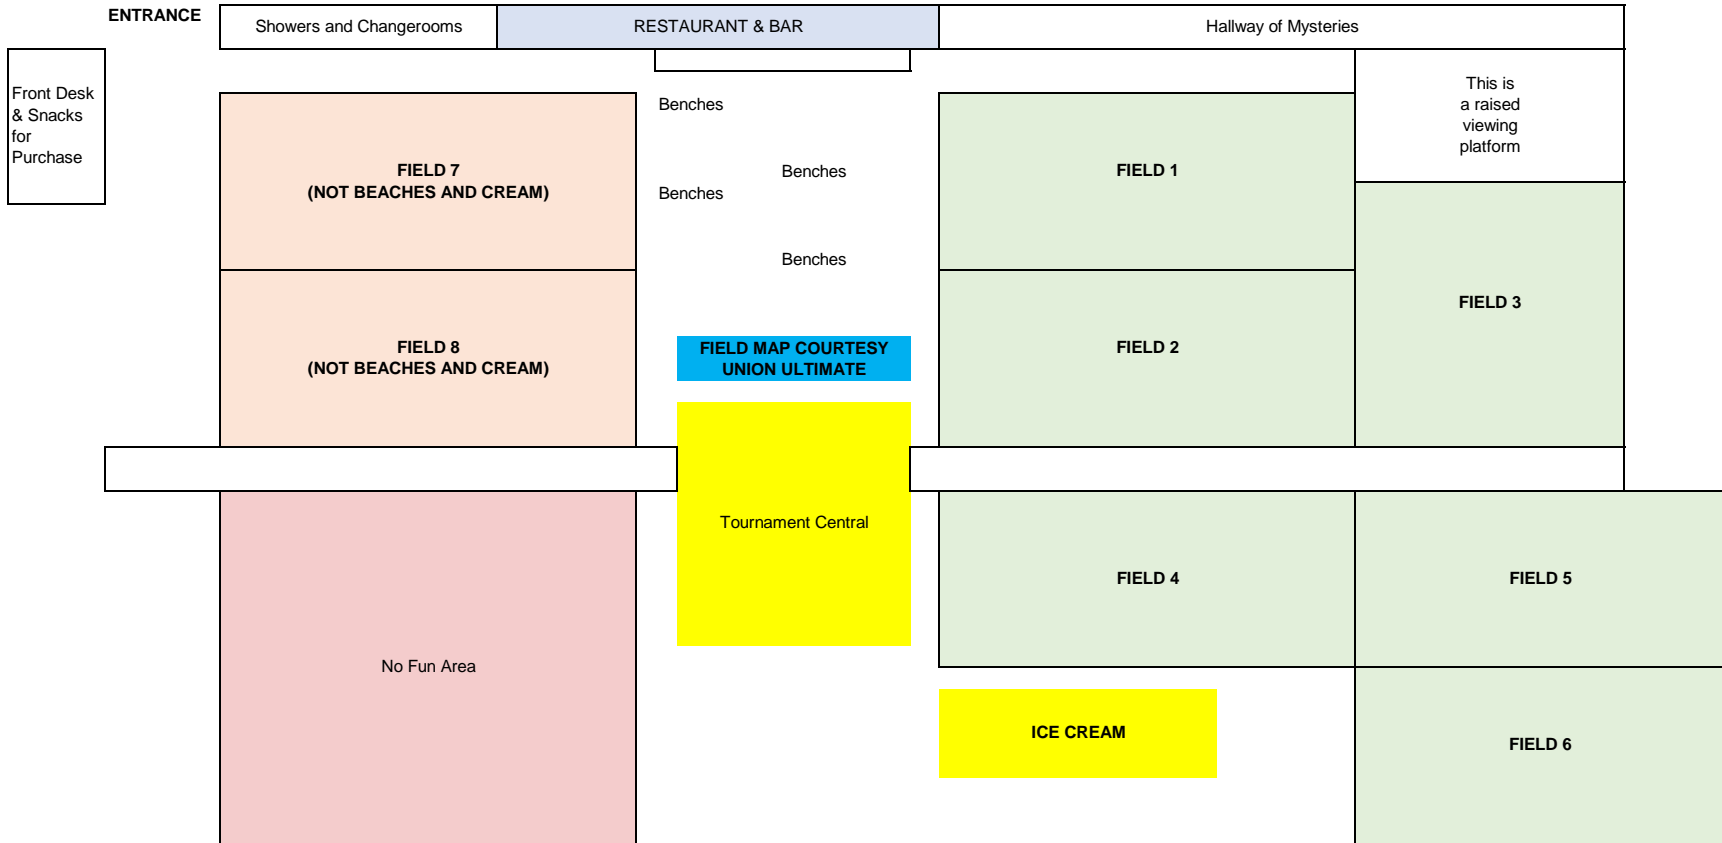

Beaches and Cream 2017 Pools

Elite (A,B)	Competitive (C,D)	Intermediate (E,F)	Recreational (G,H)
Chua's Birthday	Lei out Wash outs	supa cold ice	Snake in the Sand
Beach B.U.M.S	I can't believe we didn't win!	Sweet Georgia	Royale with Cheese
Bulldogs	Busted Cleat	Big Mac	Use The Force
Team Awesome	Warm Spot	Dream Cream Team	ABCDE
Gritty Tacos	TC Cougars	Seaesta	Kung Fu Sanda
Asian Glow	Princess Layout	5 Star Flick	Betty
Girl Crush	Island of Misfits	supa hot fiya	Beach Bums
Owen	Trash Panda	sunsets	Hammer Bros

Beaches and Cream 2017 Master Schedule

Time	Field 1	Field 2	Field 3	Field 4	Field 5	Field 6
10:00	D1 D4	D2 D3	B1 B4	B2 B3	C1 C4	C2 C3
10:30	G1 G4	G2 G3	F1 F4	F2 F3	A1 A4	A2 A3
11:00	H1 H4	H2 H3	E1 E4	E2 E3	C1 C3	C2 C4
11:30	D1 D3	D2 D4	B1 B3	B2 B4	A1 A3	A2 A4
12:00	H1 H3	H2 H4	G1 G3	G2 G4	F1 F3	F2 F4
12:30	D1 D2	D3 D4	E1 E3	E2 E4	C1 C2	C3 C4
1:00	G1 G2	G3 G4	B1 B2	B3 B4	A1 A2	A3 A4
1:30	H1 H2	H3 H4	E1 E2	E3 E4	F1 F2	F3 F4
2:00	c1 d2 (1)	c2 d1 (2)	c3 d4 (3)	c4 d3 (4)	g3 h4 (5)	g4 h3 (6)
2:30	a1 b2 (7)	a2 b1 (8)	a3 b4 (9)	a4 b3 (10)	g1 h2 (11)	g2 h1 (12)
3:00	e1 f2 (13)	e2 f1 (14)	w1 w2	e4 f3 (15)	e3 f4 (16)	w3 w4
3:30	w7 w8	w11 w12	w13 w14	w15 w16	w5 w6	w9 w10